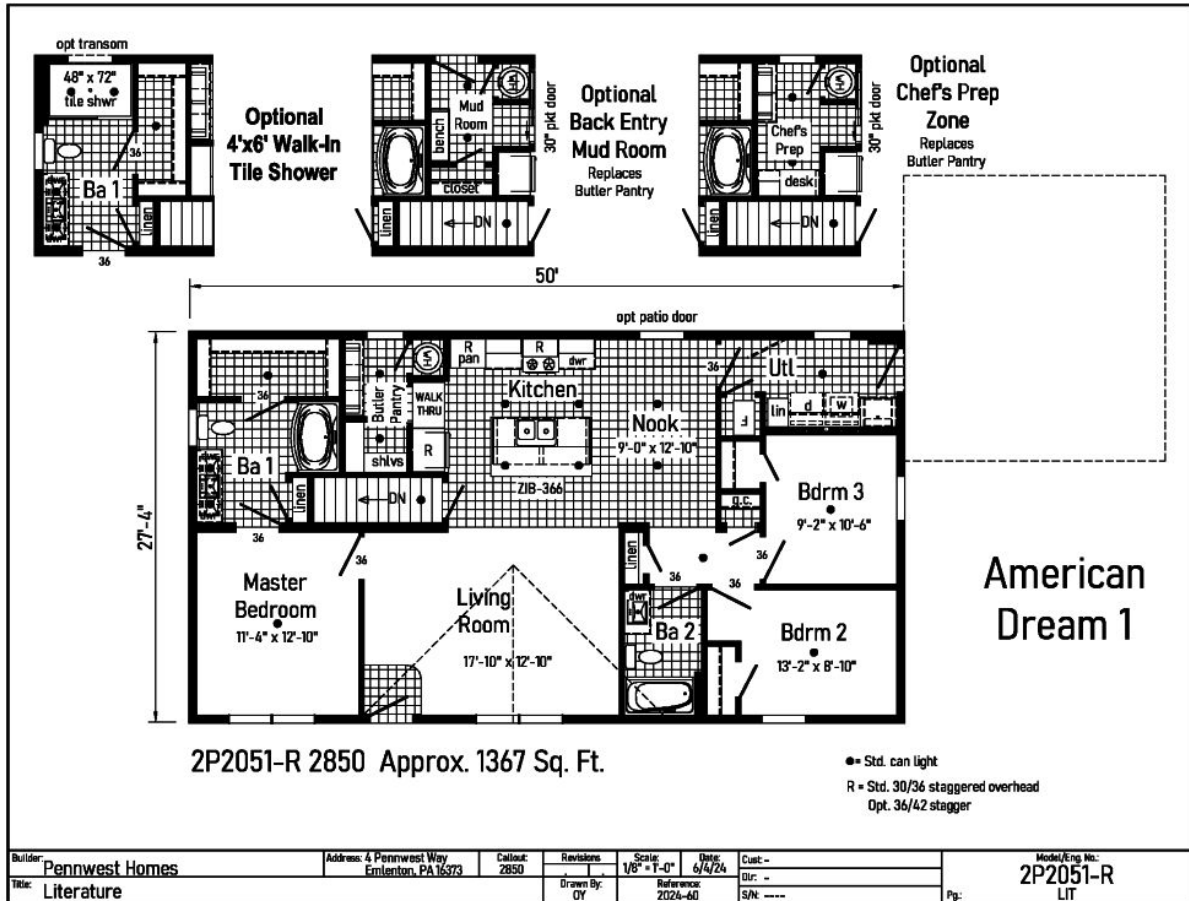

PRINTABLE INFO SHEET

Series: Pennwest Classique

Model: 2P2051-R American Dream 1

About This Model

Style: Ranch / Bedrooms: 3 / Bathrooms: 2 / Square Feet: 1367

CUSTOMER CONTACT

Notes:

PRINTABLE INFO SHEET

Series: Pennwest Classique
 Model: 2P2051-R American Dream 1

Floorplan

CUSTOMER CONTACT

Notes:
