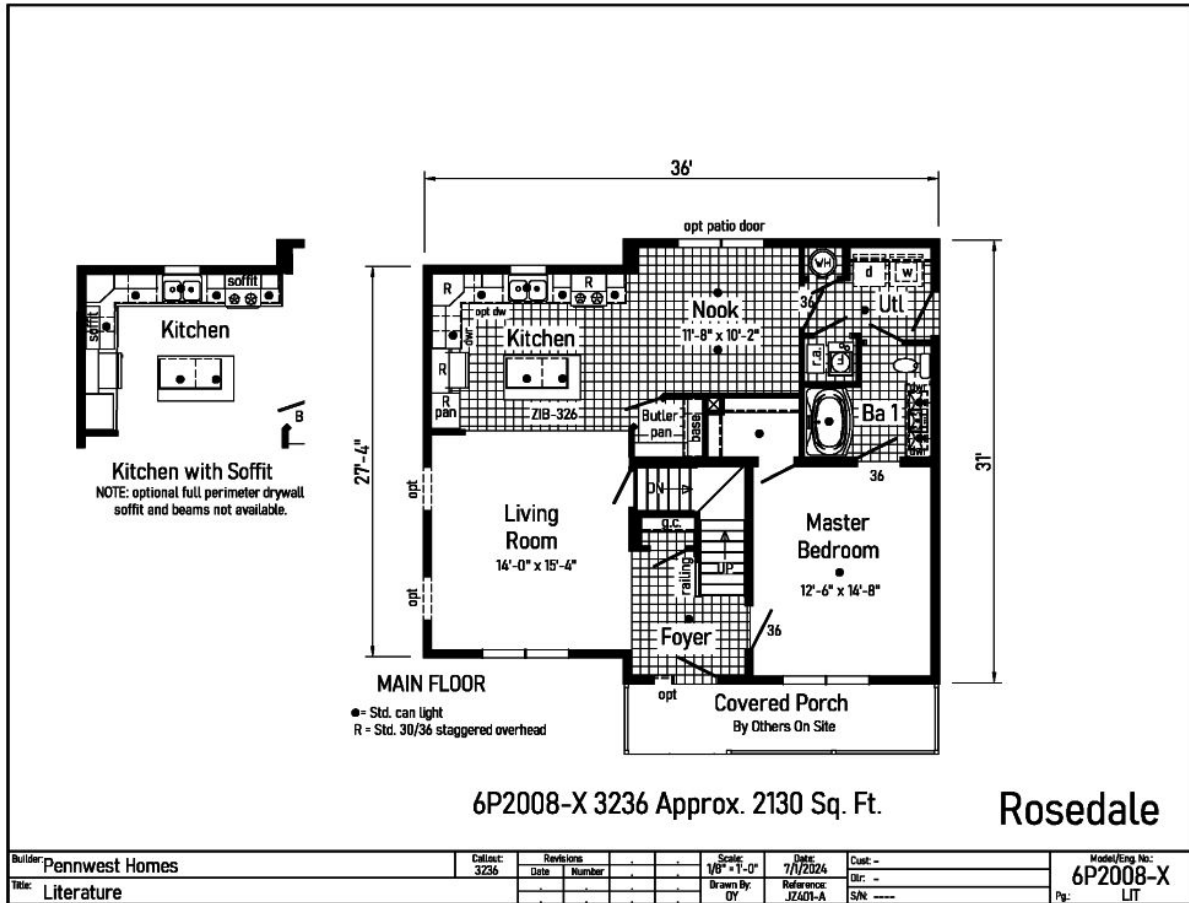

PRINTABLE INFO SHEET

Series: Pennwest Classique
 Model: 6P2008-X Rosedale

About This Model

Style: 2 Story / Bedrooms: 3 / Bathrooms: 2 / Square Feet: 2130

CUSTOMER CONTACT

Notes: _____
