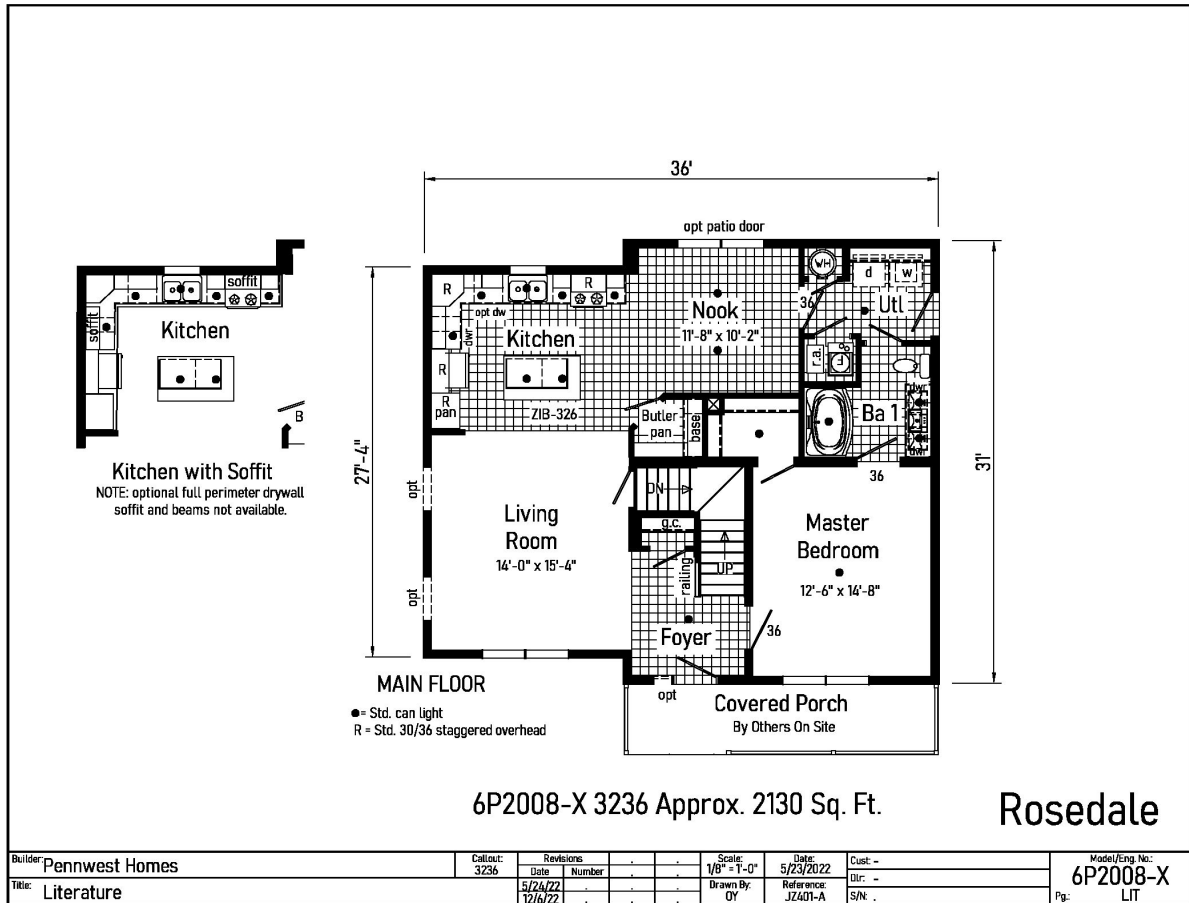

# PRINTABLE INFO SHEET

Series: Pennwest Classique  
 Model: 6P2008-X Rosedale

## About This Model

Style: 2 Story / Bedrooms: 3 / Bathrooms: 2 / Square Feet: 2130