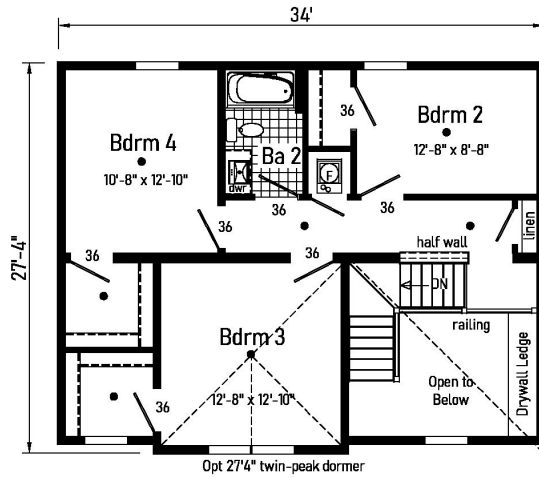

PRINTABLE INFO SHEET

Series: Pennwest Classique
 Model: 6P2007-R Pittsburgh

6P2007-R

SECOND FLOOR

● Std. can light

6P2007-R 2850 Approx. 2269 Sq. Ft.

Pittsburgh

Builder: Pennwest Homes	Callout: 2850	Revisions:	Scale: 1/8" = 1'-0"	Date: 12/6/22	Model/Eng. No.: 6P2007-R
Title: Literature 2		Date: / /	Drawn By: OY	Reference: HST26-A	Pg.: LIT-2

About This Model

Style: 2 Story / Bedrooms: 4 / Bathrooms: 3 / Square Feet: 2269

CUSTOMER CONTACT

Notes:
