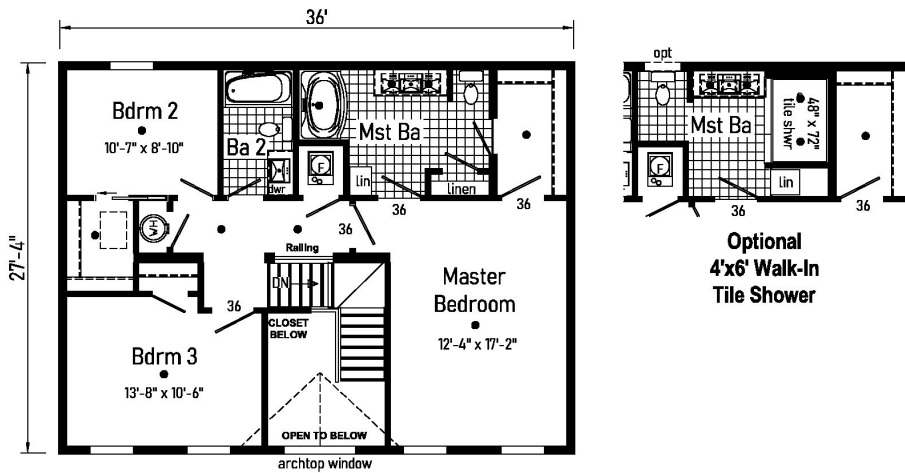

PRINTABLE INFO SHEET

Series: Pennwest Classique
 Model: 6P2001-R Crisfield

6P2001-R

SECOND FLOOR

6P2001-R 2836 Approx. 1968 Sq. Ft.

● = Std. can light

Crisfield

Builder: Pennwest Homes	Callout: 2836	Revisions:	Scale: 1/8" = 1'-0"	Date: 5/23/22	Cust: -	Model/Eng. No.: 6P2001-R
Title: Literature 2		Date: 5/23/22	Drawn By: OY	Reference: HZ304-A	Dir: -	Pg.: LIT-2
		Date: 12/6/22			S/N: ----	

About This Model

Style: 2 Story / Bedrooms: 4 / Bathrooms: 3 / Square Feet: 1968

CUSTOMER CONTACT

Notes:
