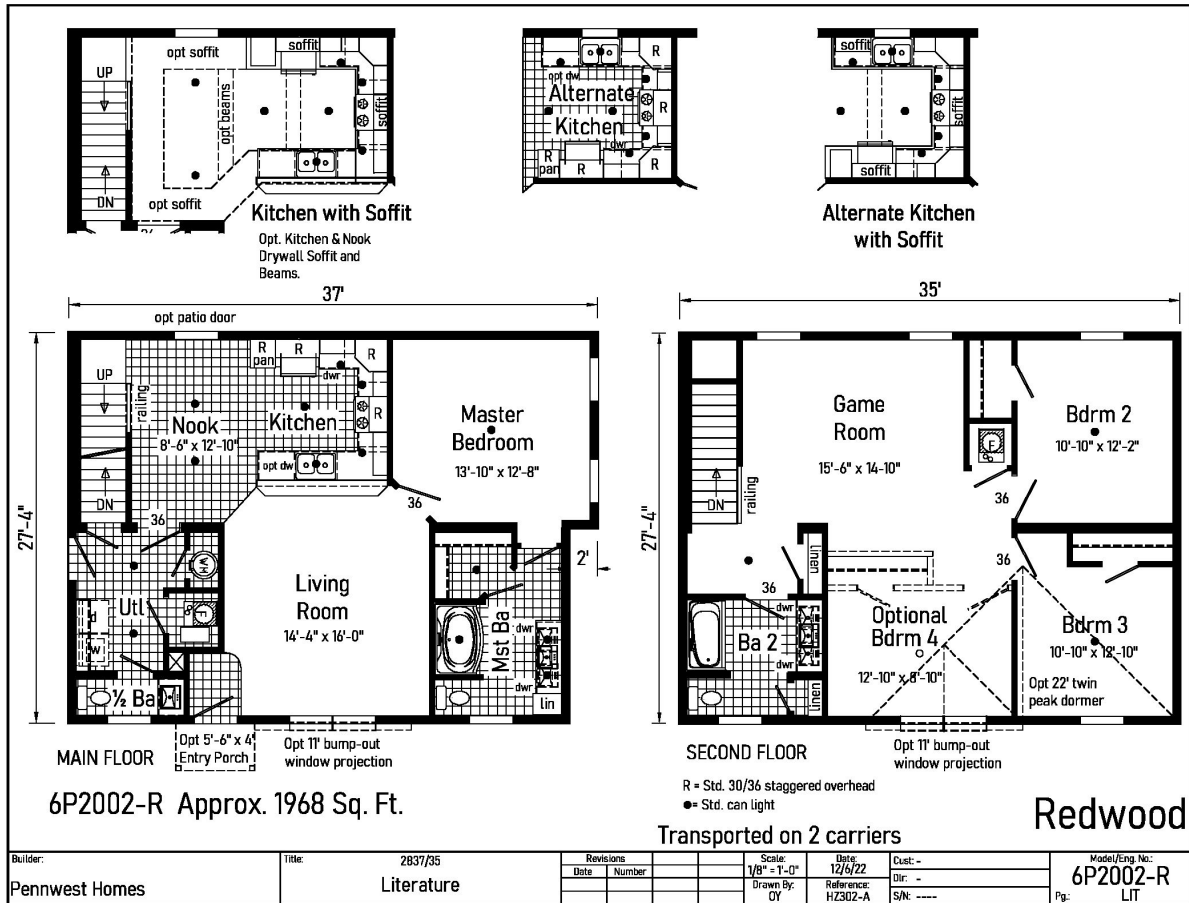

PRINTABLE INFO SHEET

Series: Pennwest Classique

Model: 6P2002-R Redwood

About This Model

Style: 2-Story / Bedrooms: 4 / Bathrooms: 3 / Square Feet: 1968

CUSTOMER CONTACT

Notes:

PRINTABLE INFO SHEET

Series: Pennwest Classique
 Model: 6P2002-R Redwood

Floorplan

CUSTOMER CONTACT

Notes:
