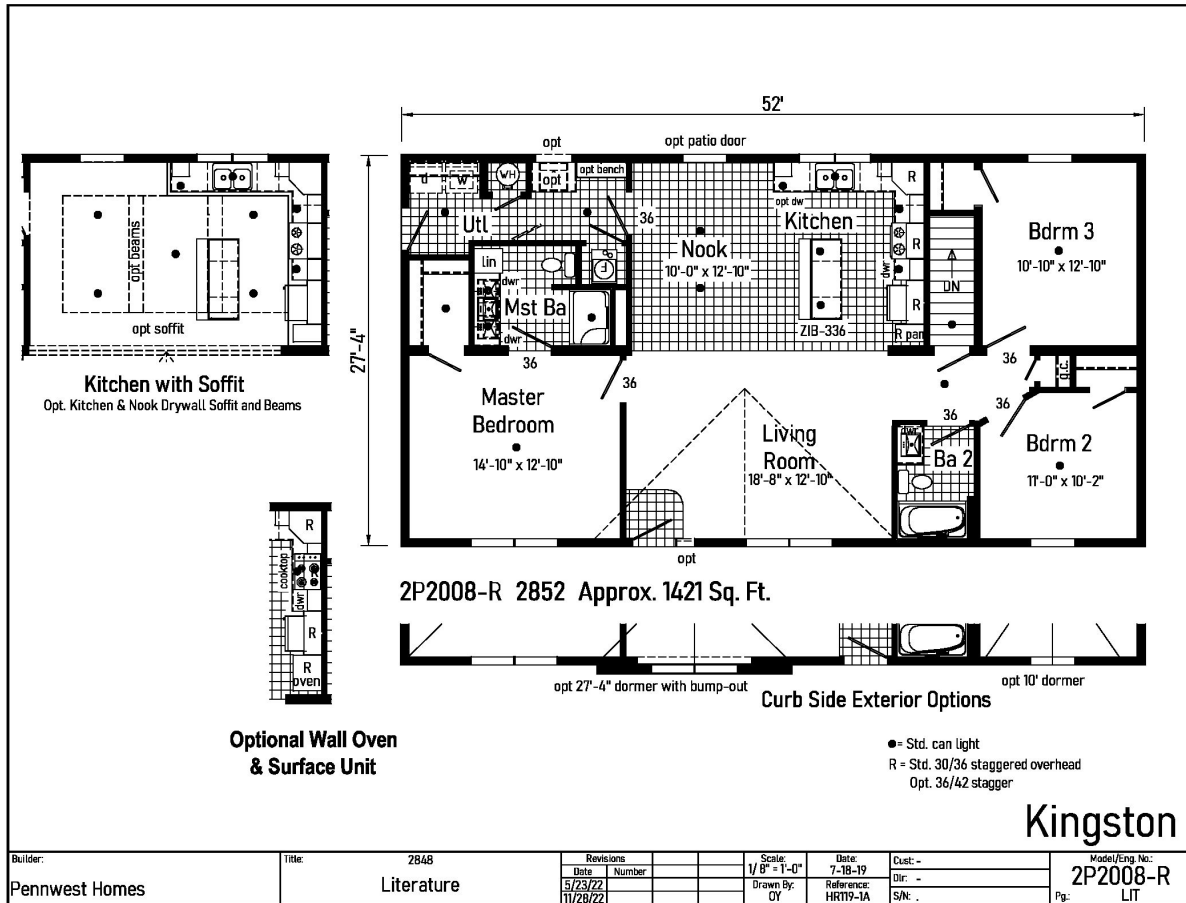

# PRINTABLE INFO SHEET

Series: Pennwest Classique  
 Model: 2P2008-R Kingston

## About This Model

Style: Ranch / Bedrooms: 3 / Bathrooms: 2 / Square Feet: 1421