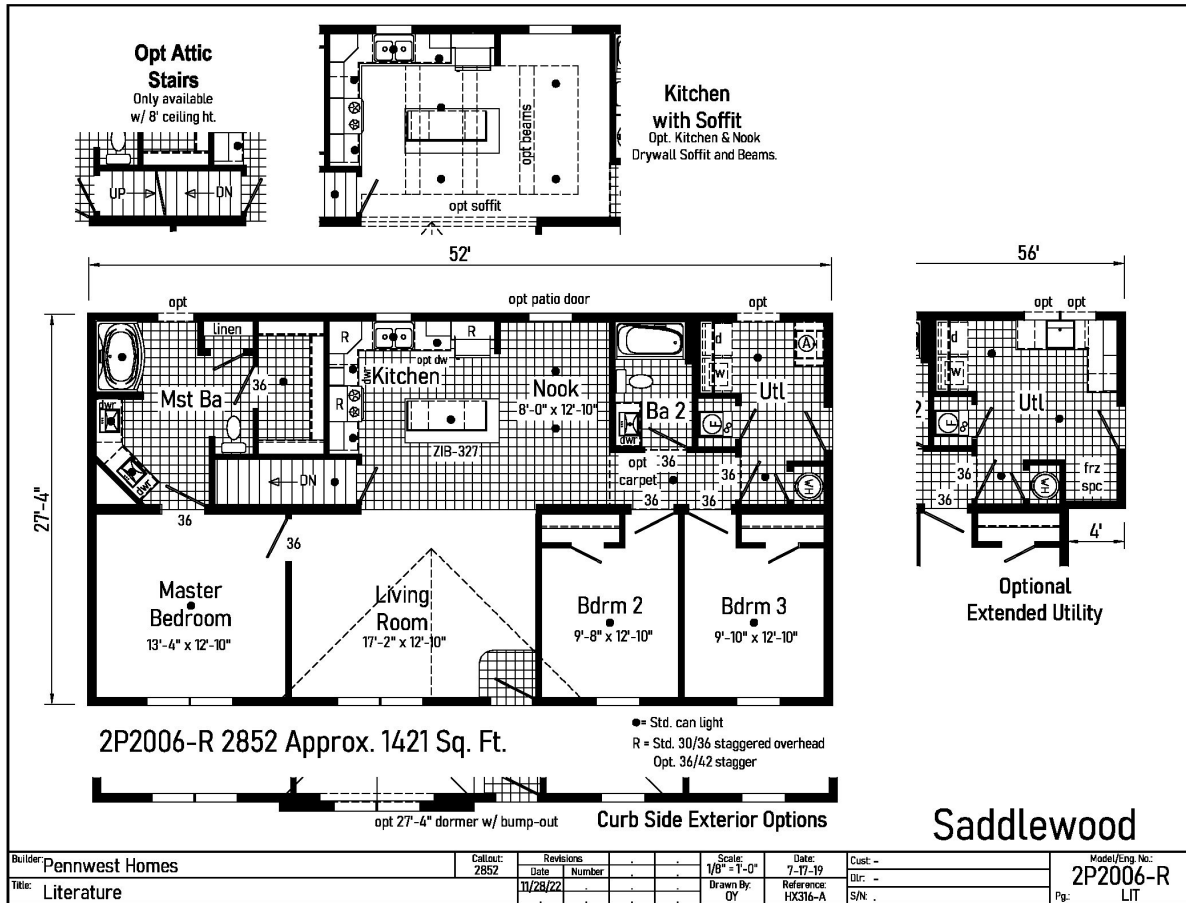

PRINTABLE INFO SHEET

Series: Pennwest Classique
 Model: 6P2006-P Portland

About This Model

Style: 2-Story / Bedrooms: 3 / Bathrooms: 2 / Square Feet: 2288

CUSTOMER CONTACT

Notes:
