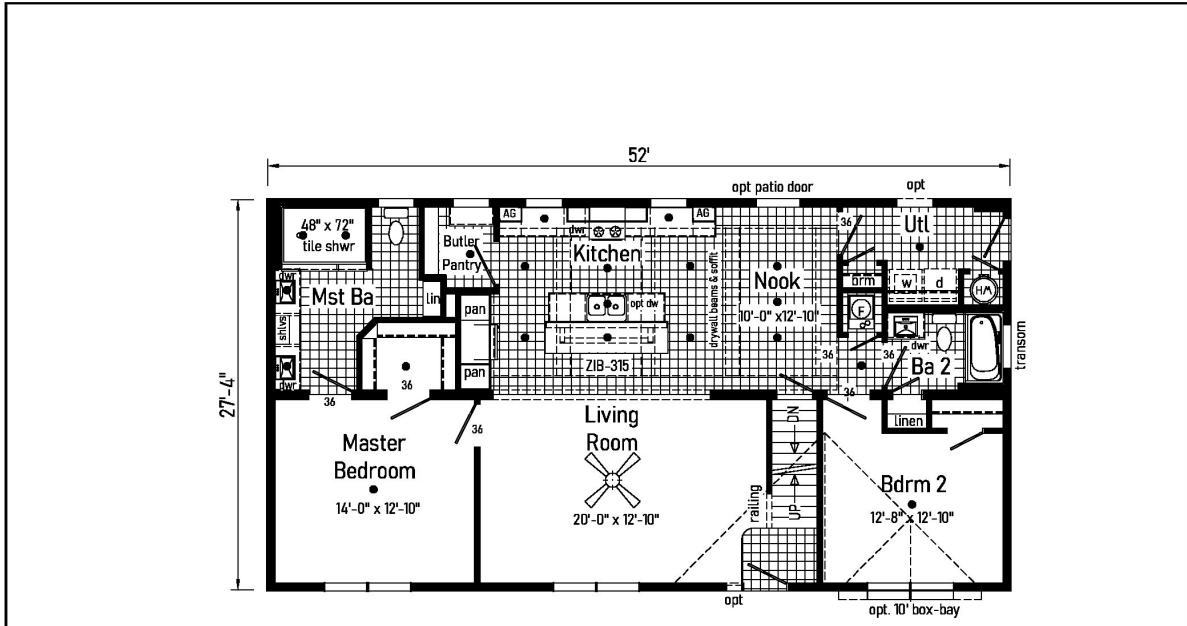

PRINTABLE INFO SHEET

Series: Magnifique
 Model: 2PC2601R Duex Magnifique

2PC2601-R 28x52 Approx. 1421 Sq. Ft.

● = Std. can light
 AG = Appliance Garage

Magnifique Deux

Builder: Pennwest Homes	Callout: 28x52	Revisions:	Scale: 1/8" = 1'-0"	Date: 04/11/2022	Cust: -	Model/Eng. No.: 2PC2601-R
Title: Literature	Drawn By: OY	Reference: NONE	Dir: -	S/N: -	Pg: -	LIT

About This Model

Style: Cape / Bedrooms: 2 / Bathrooms: 2 / Square Feet: 1421

CUSTOMER CONTACT

Notes: _____

PRINTABLE INFO SHEET

Series: Magnifique
Model: 2PC2601R Duex Maqnifique

Standards & Features

HOME COMPONENTS

Complete Water Lines Supplied
Complete Electrical
Drain and Gas Lines Stubbed Through Floor
Complete Heat System
Complete Air Return System

INTERIOR

Primed Drywall Throughout
Smooth Flat Ceiling Throughout
8'0" Ceiling Height
25 oz. Carpeting
Rebond Carpet Pad - 5lb
Tackstrip Carpet Installation
Foyer Entry with Vinyl Flooring
No-Wax Vinyl Floor Coverings by Congoleum
5 Arm Dining Room Light (Brushed Nickel or Black)
Recessed LED Lights T/O
36" Doors & Where Available
White Painted 6-Panel Pre-Hung Doors with Mortise Hinges
Metal Interior Passage Sets
Smoke Detectors with Battery Back-Up
Wire Shelving in Guest Closet
White Painted Pine Moldings Throughout