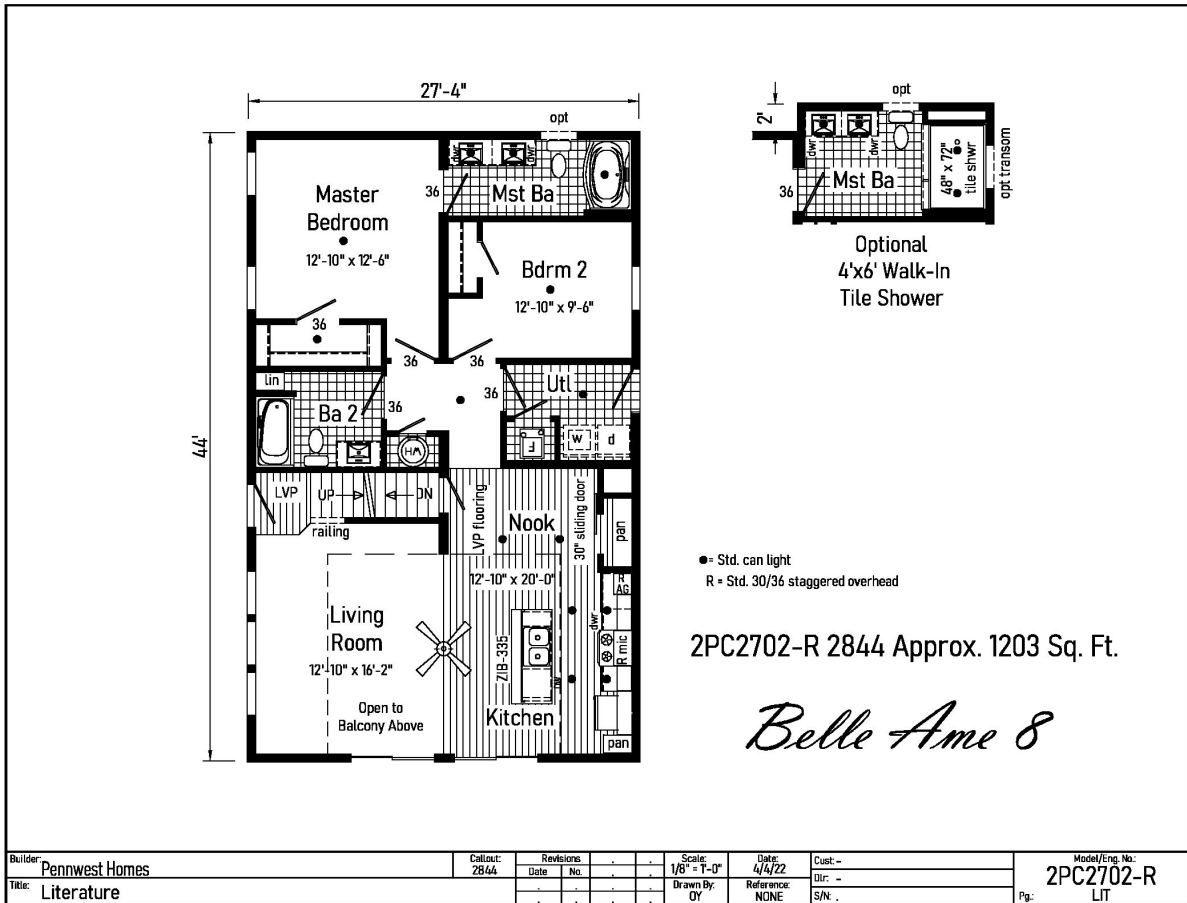

PRINTABLE INFO SHEET

Series: Belle Ame

Model: 2PC2702-R Belle Ame 8

About This Model

Style: Cape / Bedrooms: 2 / Bathrooms: 2 / Square Feet: 1203

CUSTOMER CONTACT

Notes:

PRINTABLE INFO SHEET

Series: Belle Ame

Model: 2PC2702-R Belle Ame 8

Standards & Features

HOME COMPONENTS

Complete Water Lines Supplied
Complete Electrical
Drain and Gas Lines Stubbed Through Floor
Complete Heat System
Complete Air Return System