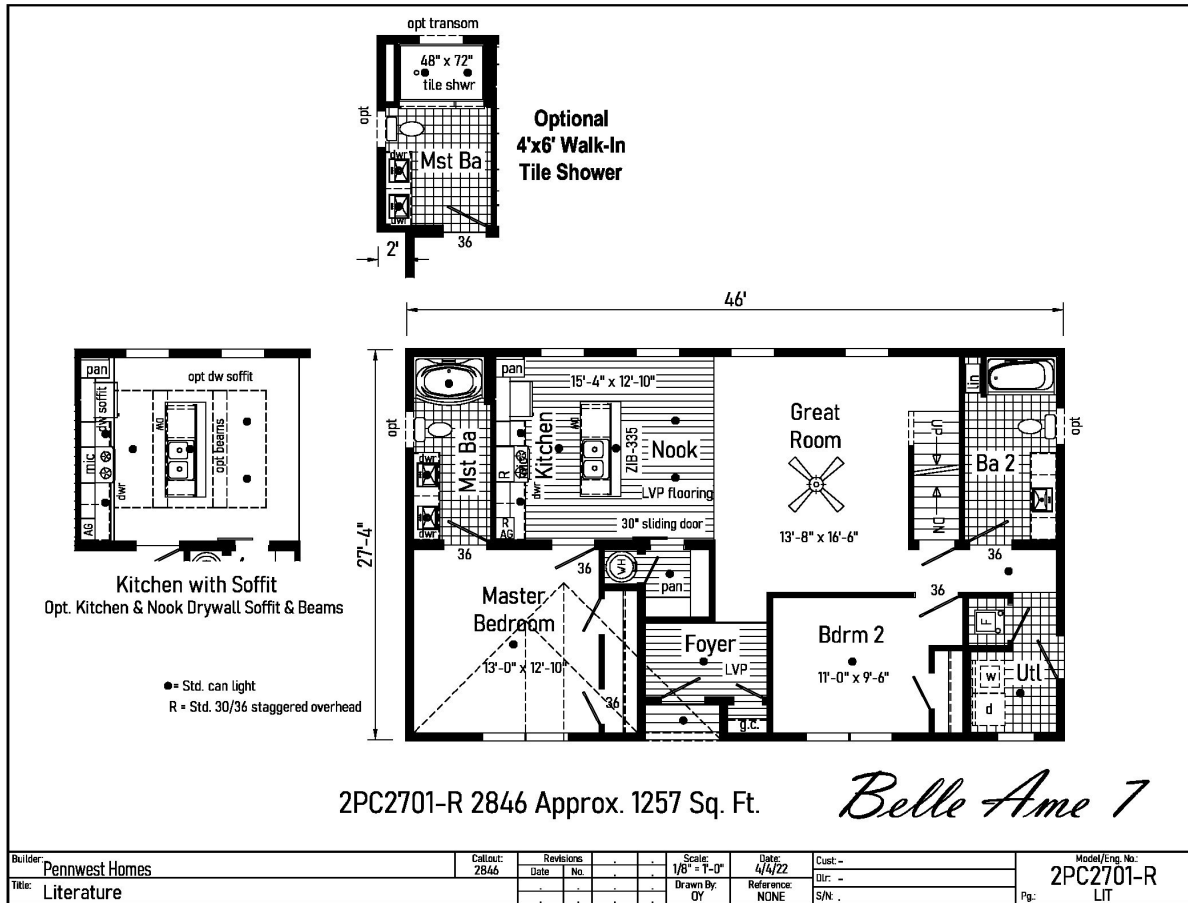

PRINTABLE INFO SHEET

Series: Belle Ame

Model: 2PC2701-R Belle Ame 7

About This Model

Style: Cape / Bedrooms: 3 / Bathrooms: 2 / Square Feet: 1257

CUSTOMER CONTACT

Notes:

PRINTABLE INFO SHEET

Series: Belle Ame

Model: 2PC2701-R Belle Ame 7

Standards & Features

HOME COMPONENTS

- Complete Water Lines Supplied
- Complete Electrical
- Drain and Gas Lines Stubbed Through Floor
- Complete Heat System
- Complete Air Return System