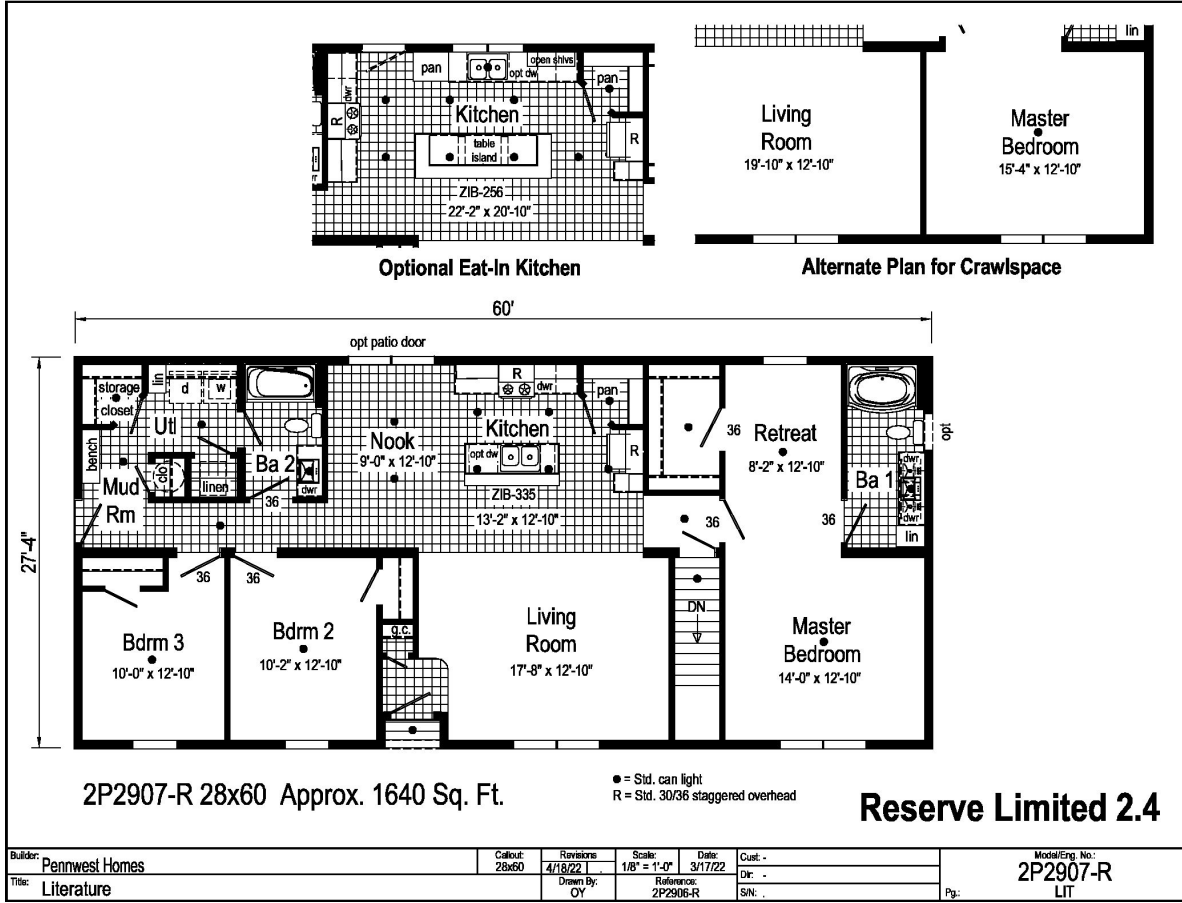

## About This Model

Style: Modular / Bedrooms: 3 / Bathrooms: 2 / Square Feet: 1640