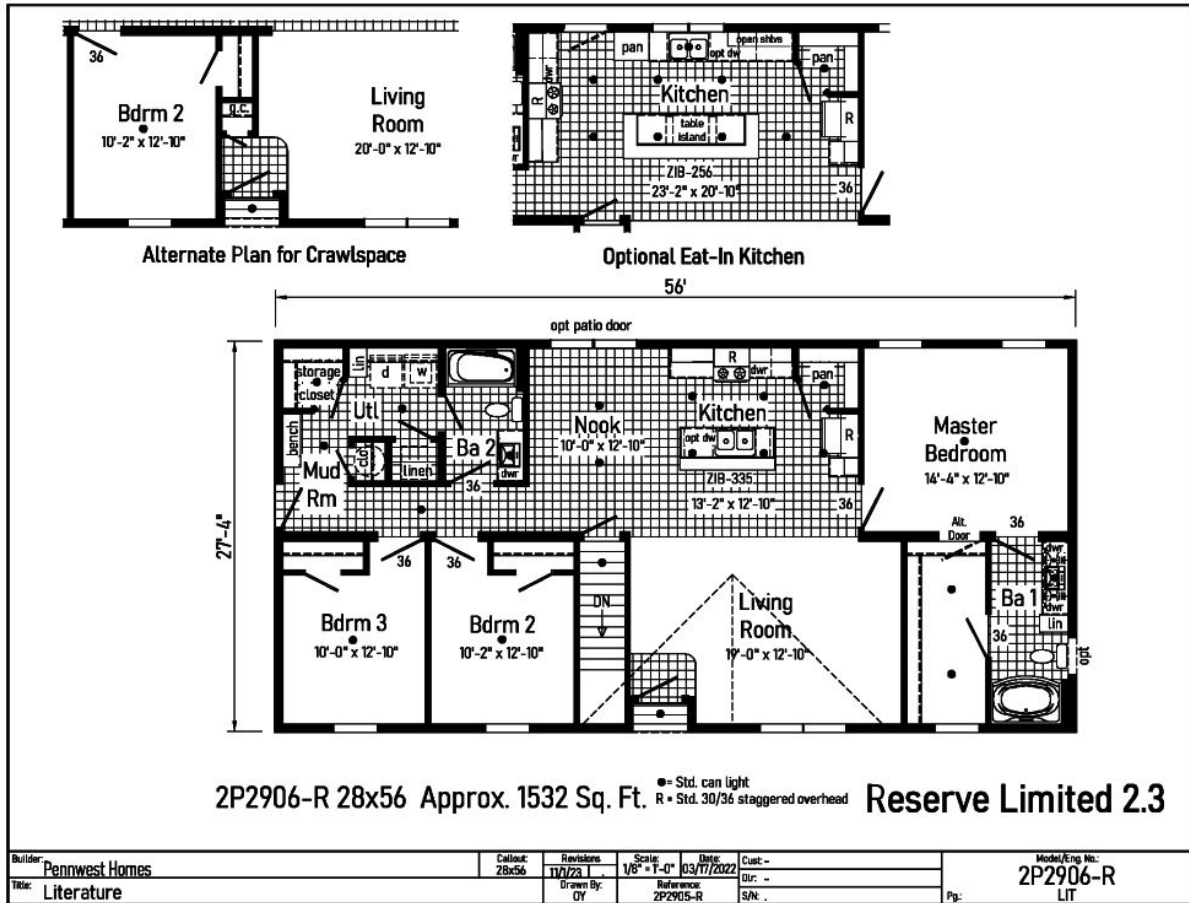

## About This Model

Style: Modular / Bedrooms: 3 / Bathrooms: 2 / Square Feet: 1532