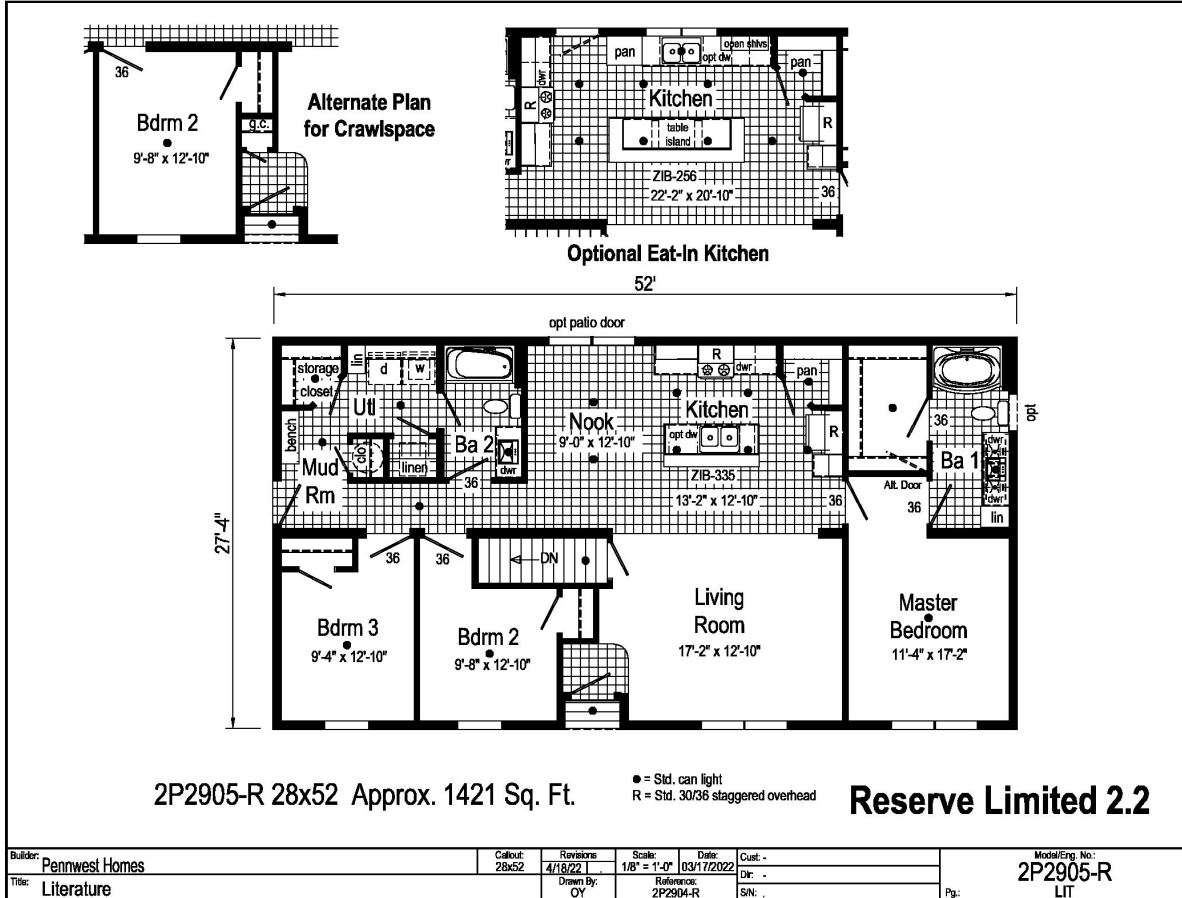

## About This Model

Style: Modular / Bedrooms: 3 / Bathrooms: 2 / Square Feet: 1421