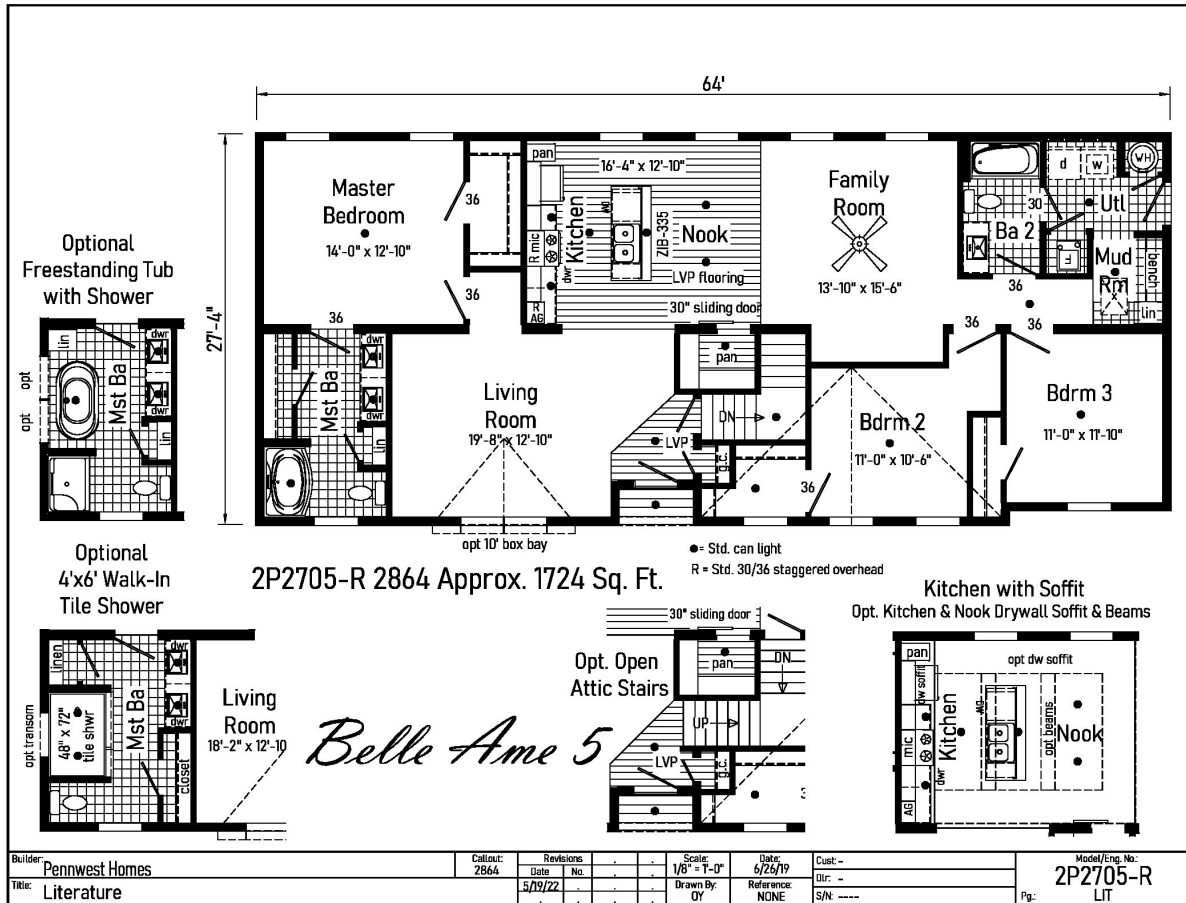

## About This Model

Style: Ranch / Bedrooms: 3 / Bathrooms: 2 / Square Feet: 1724