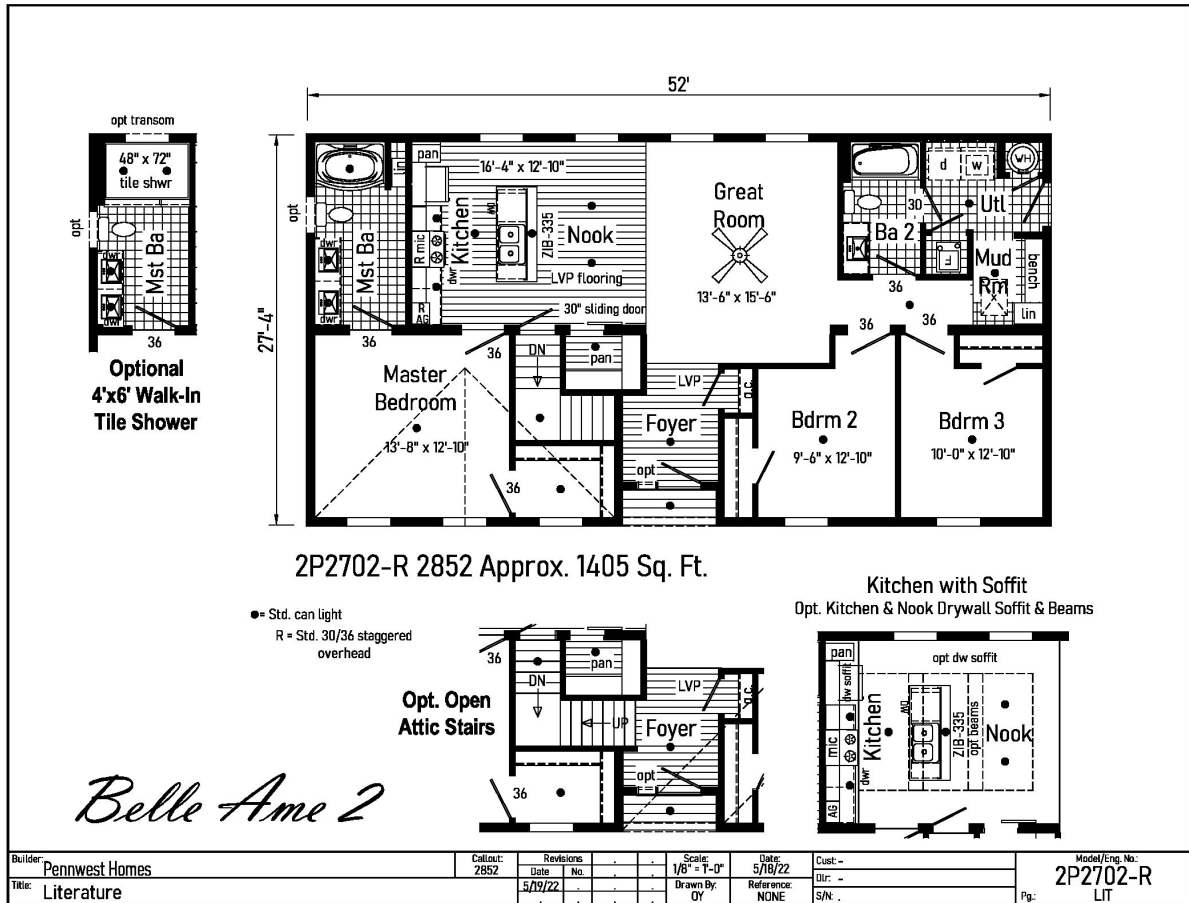

## About This Model

Style: Ranch / Bedrooms: 3 / Bathrooms: 2 / Square Feet: 1405