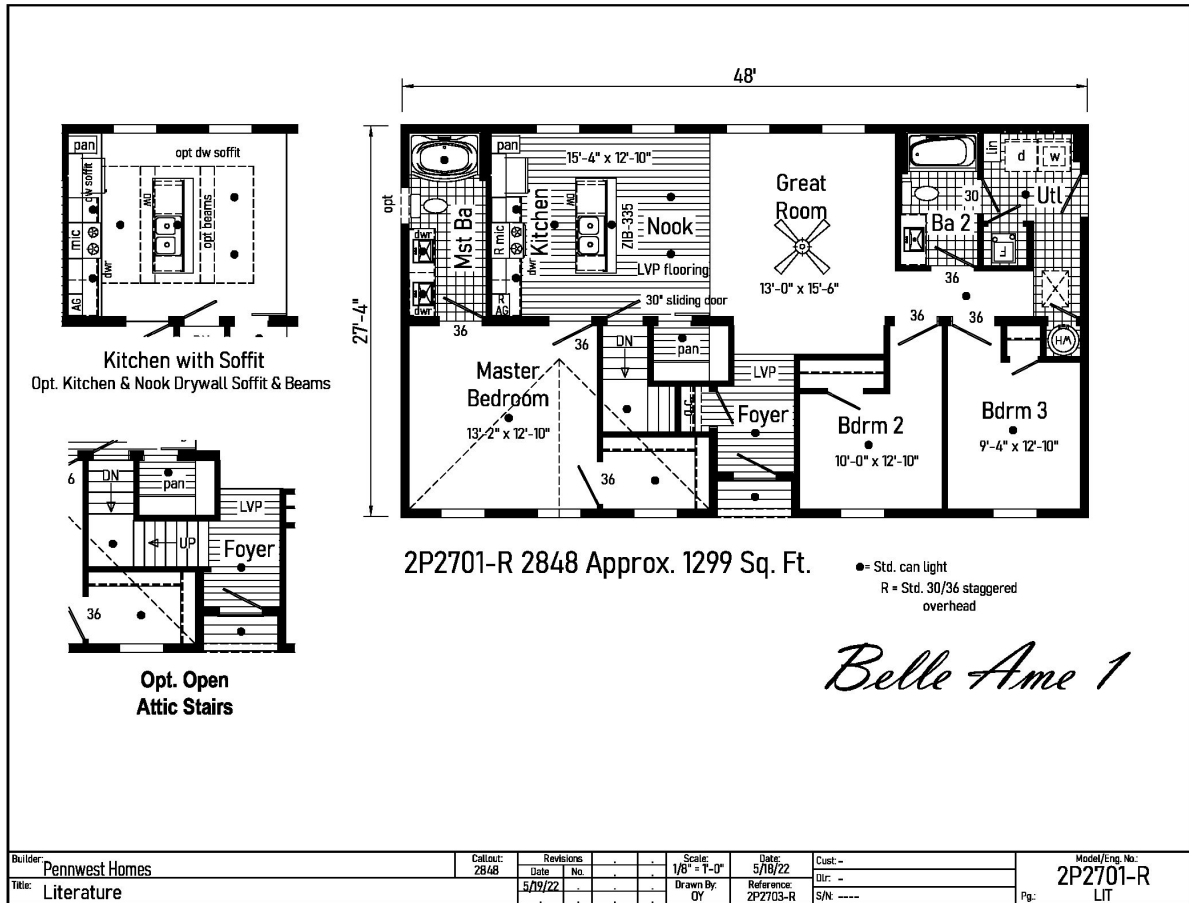

# PRINTABLE INFO SHEET

Series: Belle Ame

Model: 2P2701-R Belle Ame 1

## About This Model

Style: Ranch / Bedrooms: 3 / Bathrooms: 2 / Square Feet: 1299