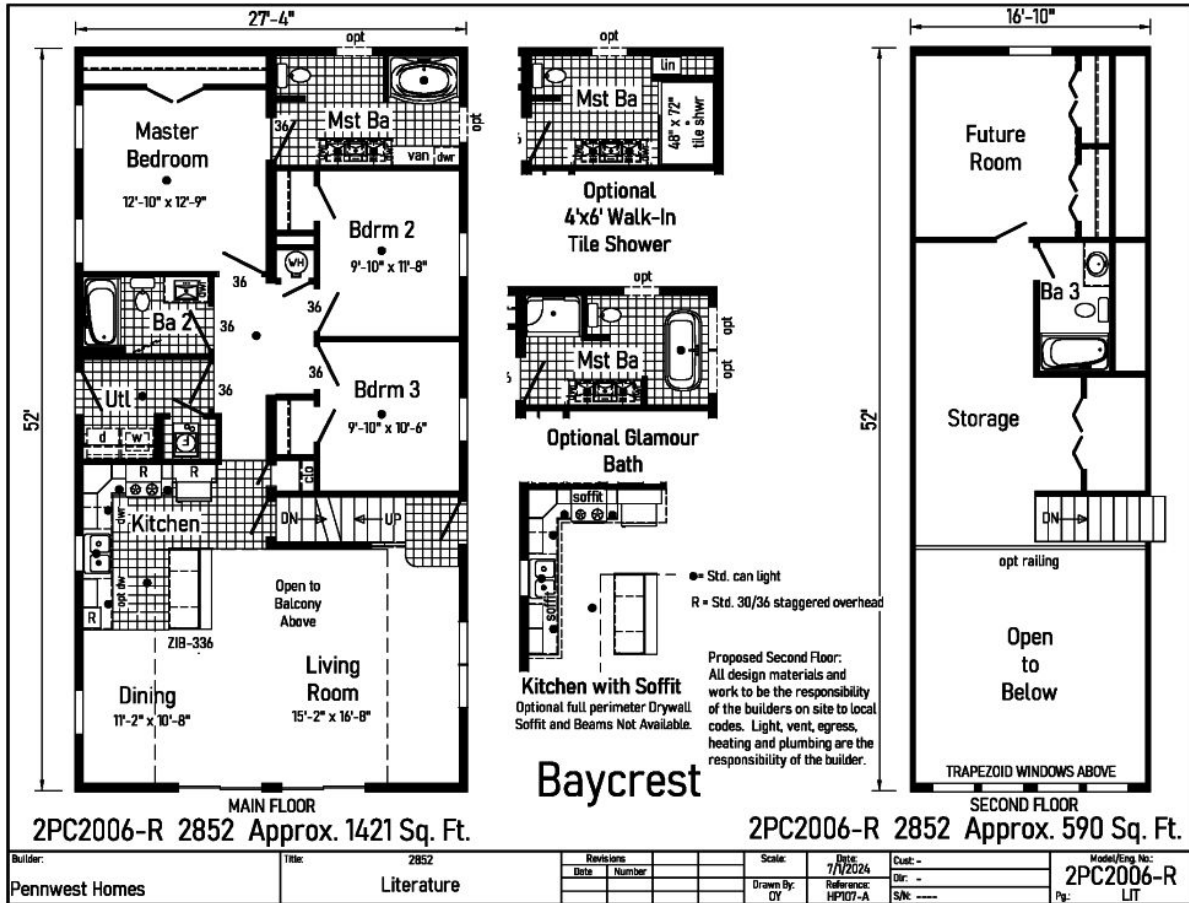

# PRINTABLE INFO SHEET

Series: Pennwest Classique  
 Model: 2PC2006-R Baycrest

## About This Model

Style: Cape / Bedrooms: 3 / Bathrooms: 2 / Square Feet: 1421