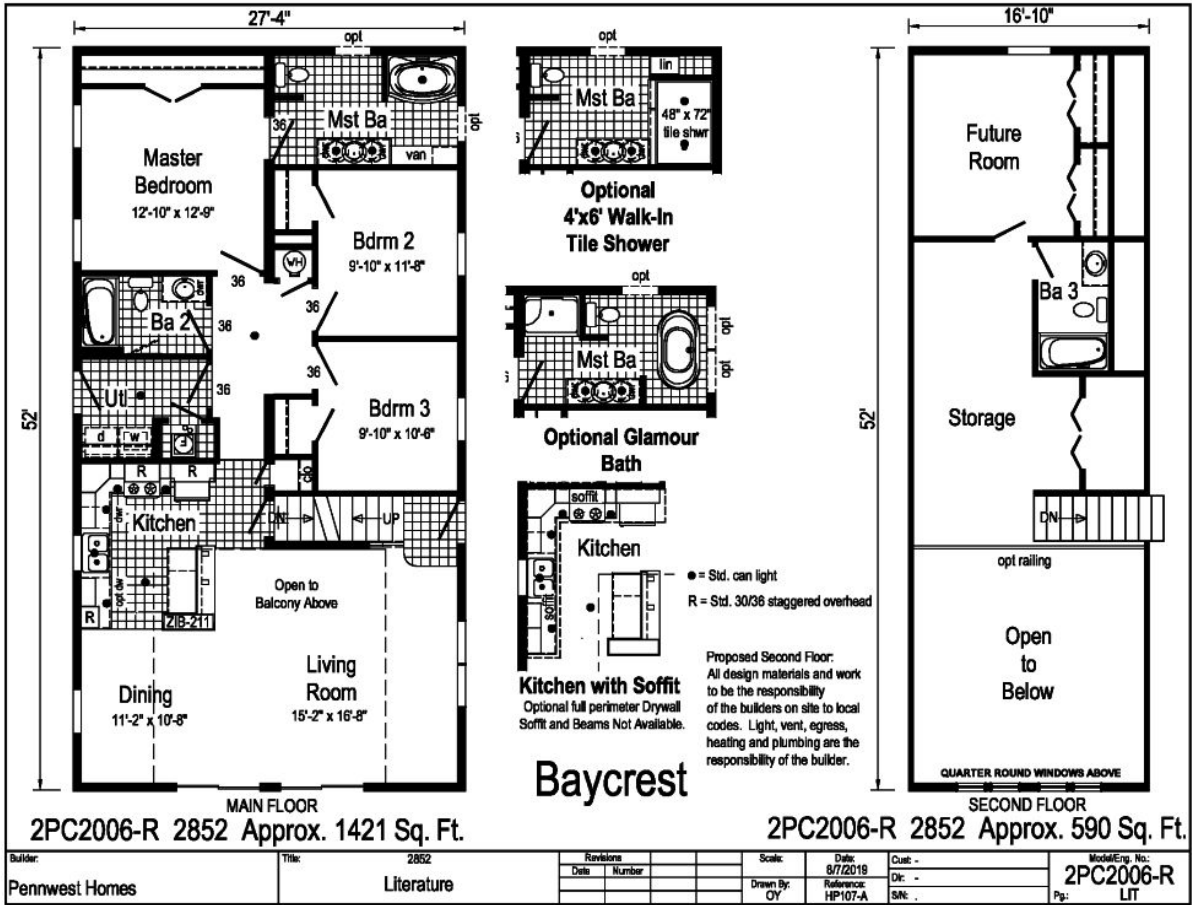

# PRINTABLE INFO SHEET

Series: Pennwest Classique  
 Model: 2PC2006-R Baycrest

## About This Model

Style: Cape / Bedrooms: 3 / Bathrooms: 2 / Square Feet: 1421