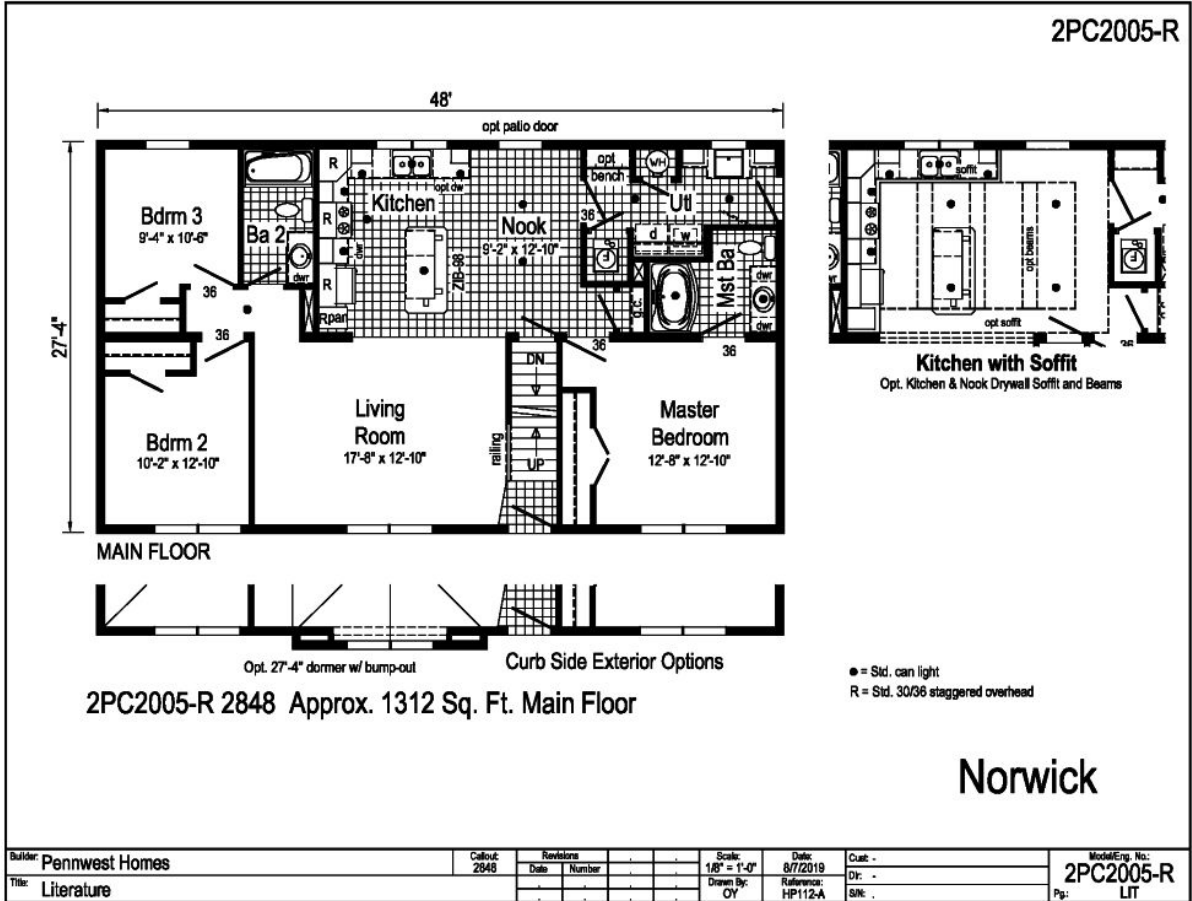

PRINTABLE INFO SHEET

Series: Pennwest Classique
 Model: 2PC2005-R Norwick

About This Model

Style: Cape / Bedrooms: 3 / Bathrooms: 2 / Square Feet: 1312

CUSTOMER CONTACT

Notes:
