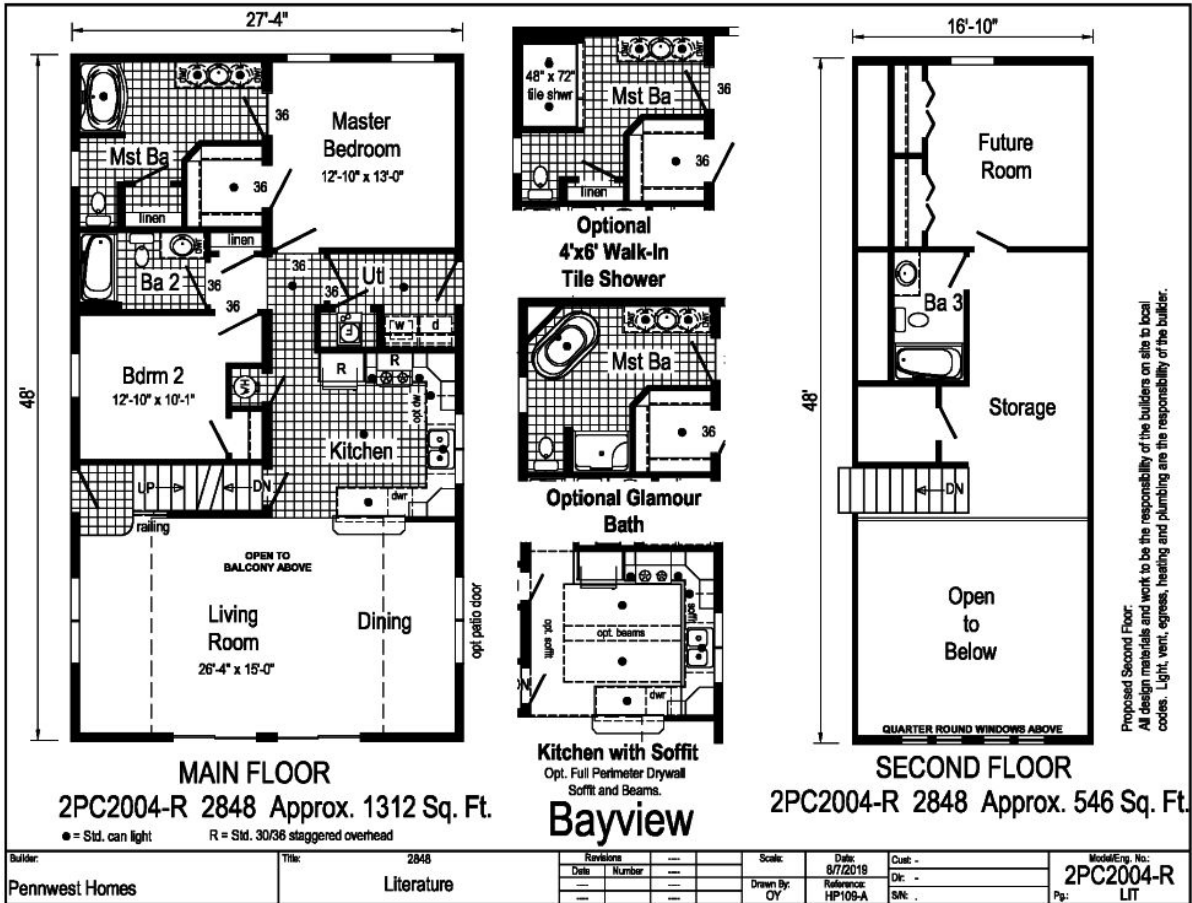

PRINTABLE INFO SHEET

Series: Pennwest Classique
 Model: 2PC2004-R Bayview

About This Model

Style: Cape / Bedrooms: 2 / Bathrooms: 2 / Square Feet: 1312

CUSTOMER CONTACT

Notes: _____
