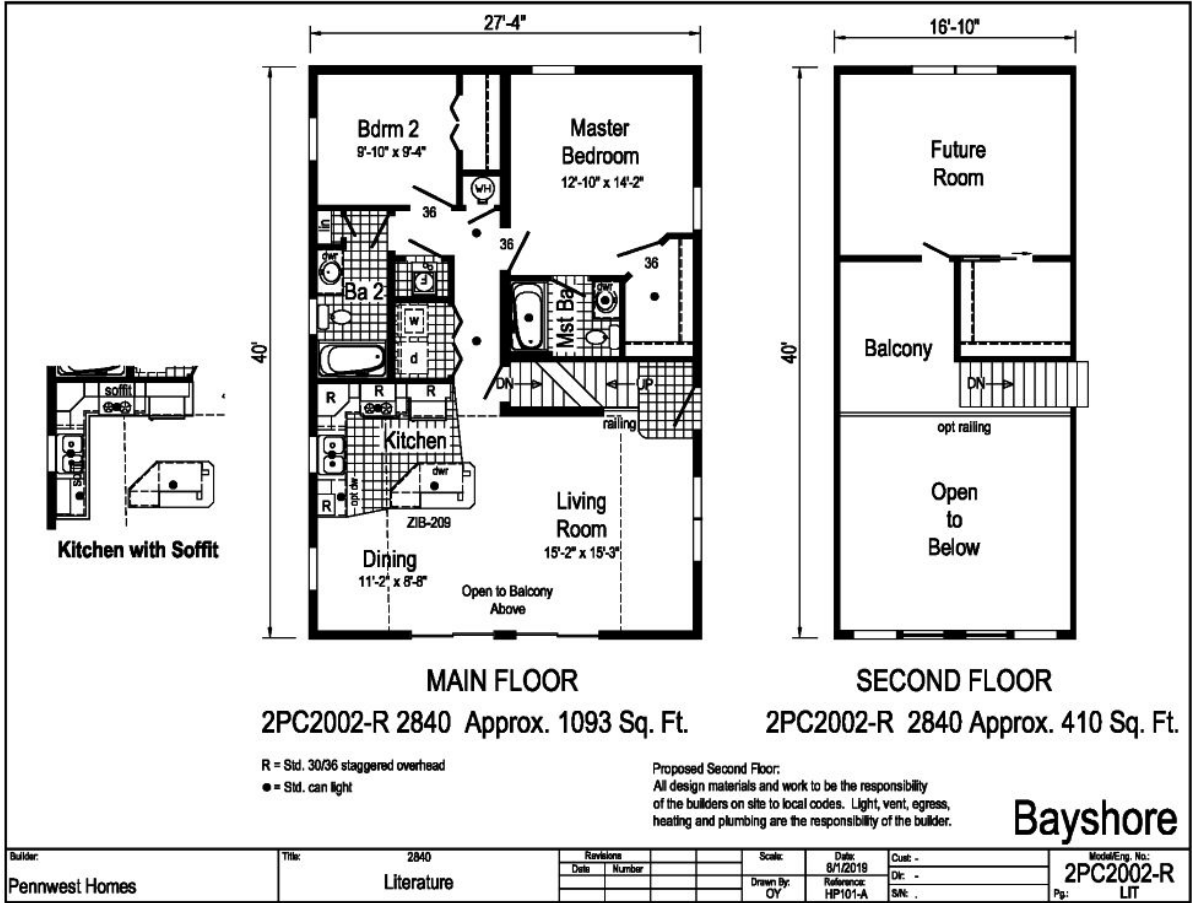

# PRINTABLE INFO SHEET

Series: Pennwest Classique  
 Model: 2PC2002-R Bayshore

## About This Model

Style: Cape / Bedrooms: 2 / Bathrooms: 2 / Square Feet: 1093