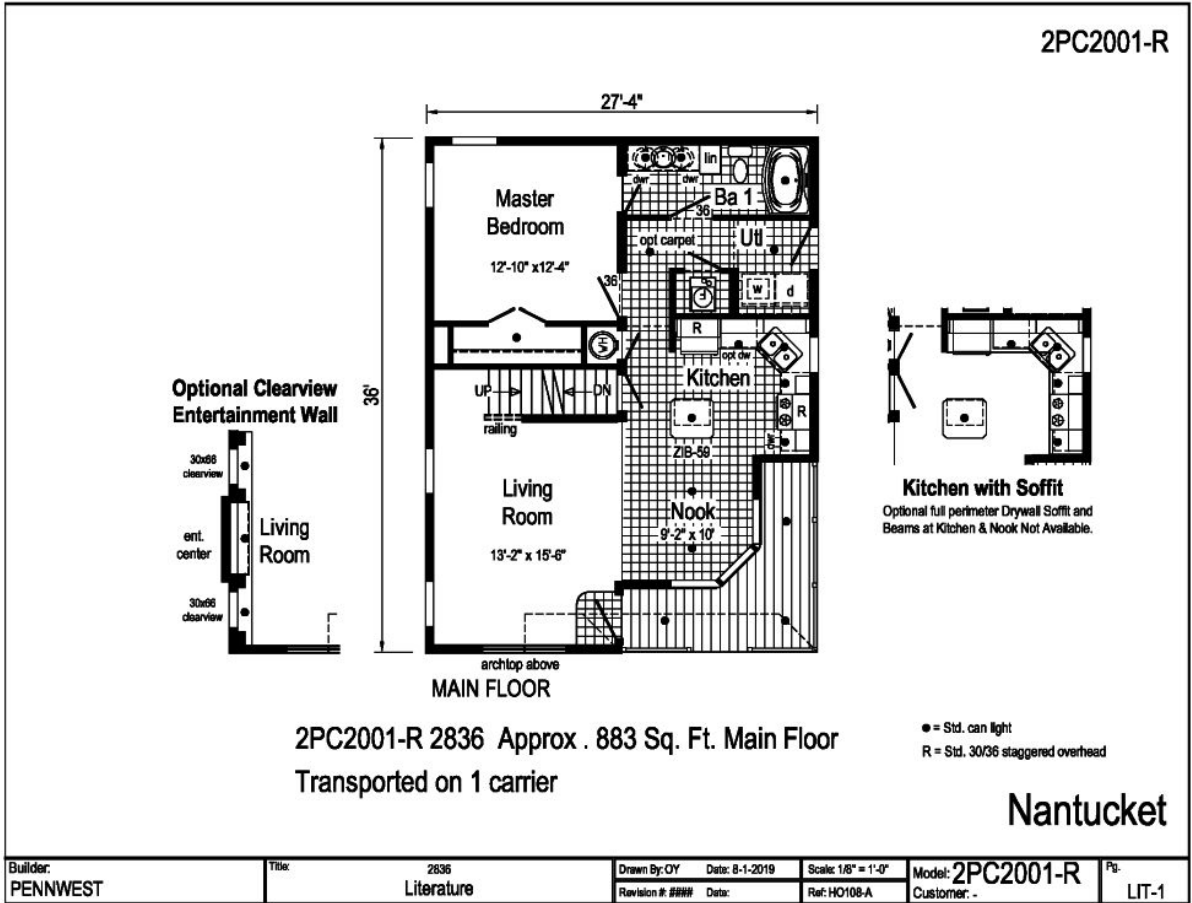

PRINTABLE INFO SHEET

Series: Pennwest Classique
 Model: 2PC2001-R Nantucket

About This Model

Style: Cape / Bedrooms: 1 / Bathrooms: 1 / Square Feet: 883

CUSTOMER CONTACT

Notes:
