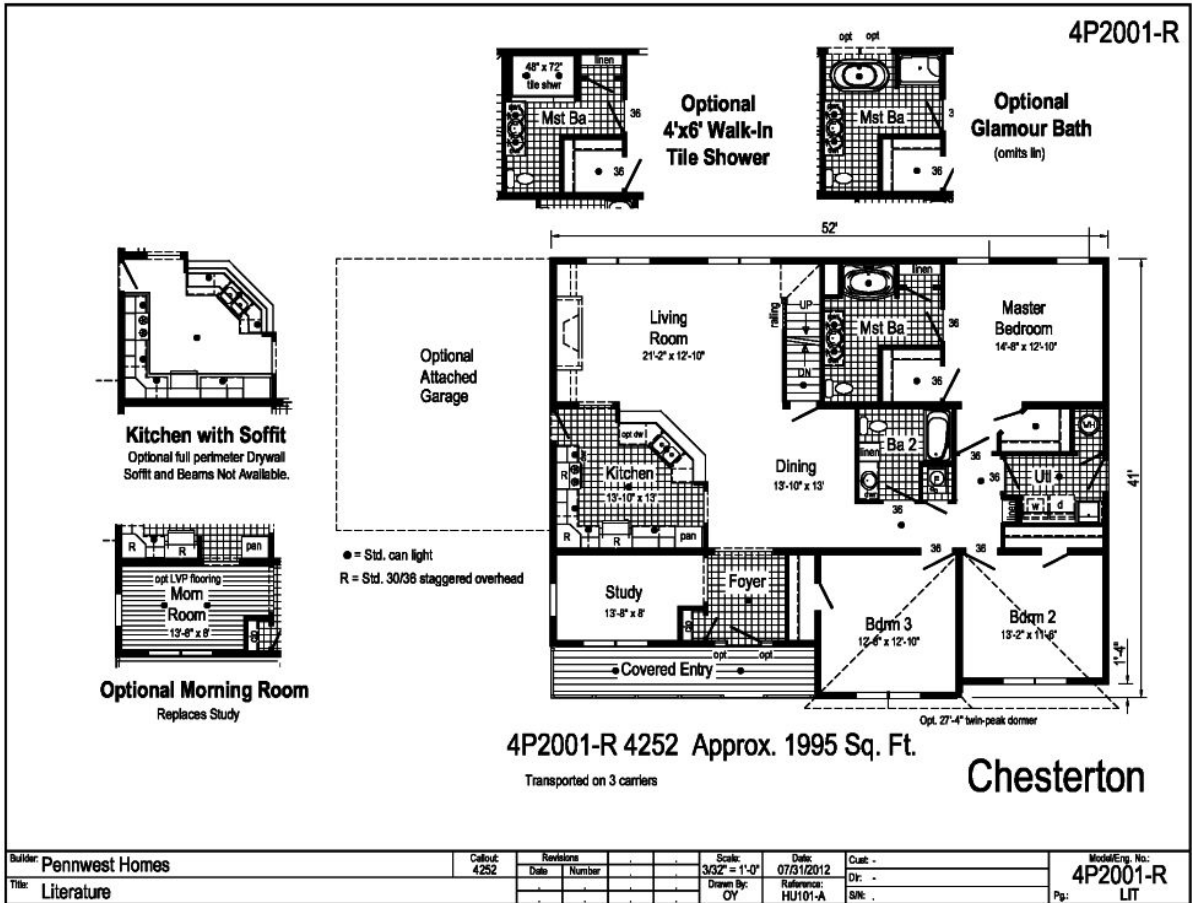

PRINTABLE INFO SHEET

Series: Pennwest Classique
 Model: 4P2001-R Chesterton

Builder: Pennwest Homes	Colour: 4252	Revisions: Date Number	Scale: 3/32" = 1'-0"	Date: 07/31/2012	Count: -	Model/Eng. No.: 4P2001-R
Title: Literature			Drawn By: OY	Reference: HU101-A	Dist: -	Pg: LIT

About This Model

Style: Ranch / Bedrooms: 3 / Bathrooms: 2 / Square Feet: 1995

CUSTOMER CONTACT

Notes: _____