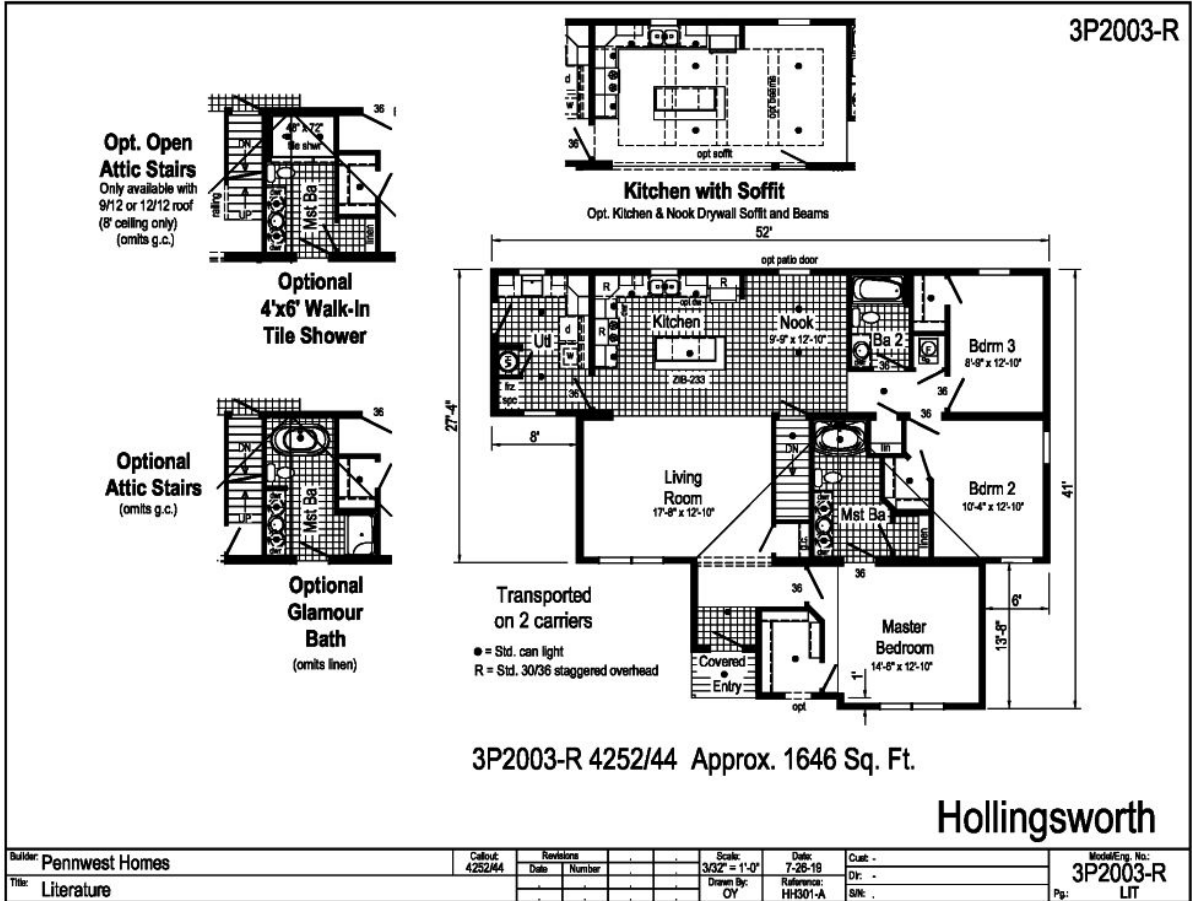

PRINTABLE INFO SHEET

Series: Pennwest Classique
 Model: 3P2003-R Hollingsworth

About This Model

Style: Ranch / Bedrooms: 3 / Bathrooms: 2 / Square Feet: 1646

CUSTOMER CONTACT

Notes:
