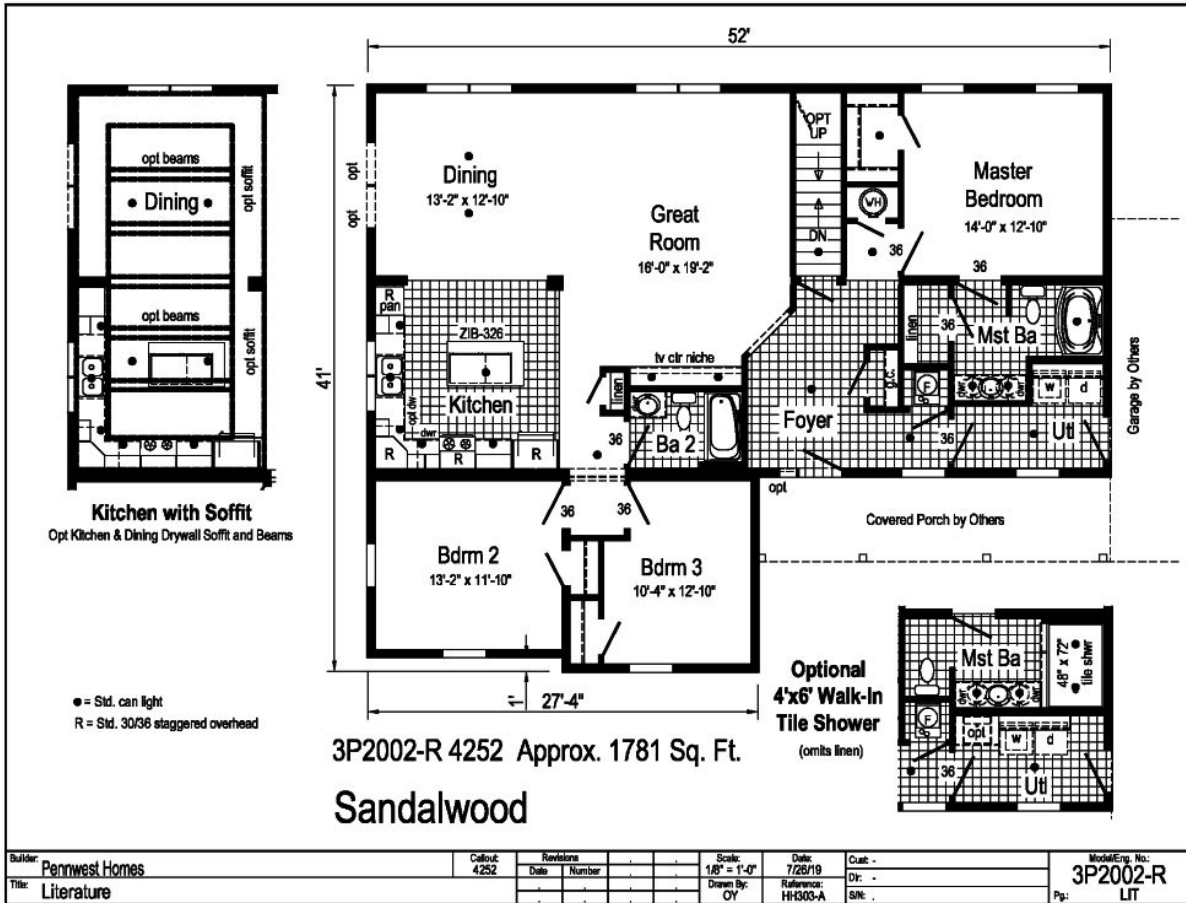

# PRINTABLE INFO SHEET

Series: Pennwest Classique  
 Model: 3P2002-R Sandalwood

## About This Model

Style: Ranch / Bedrooms: 3 / Bathrooms: 2 / Square Feet: 1781