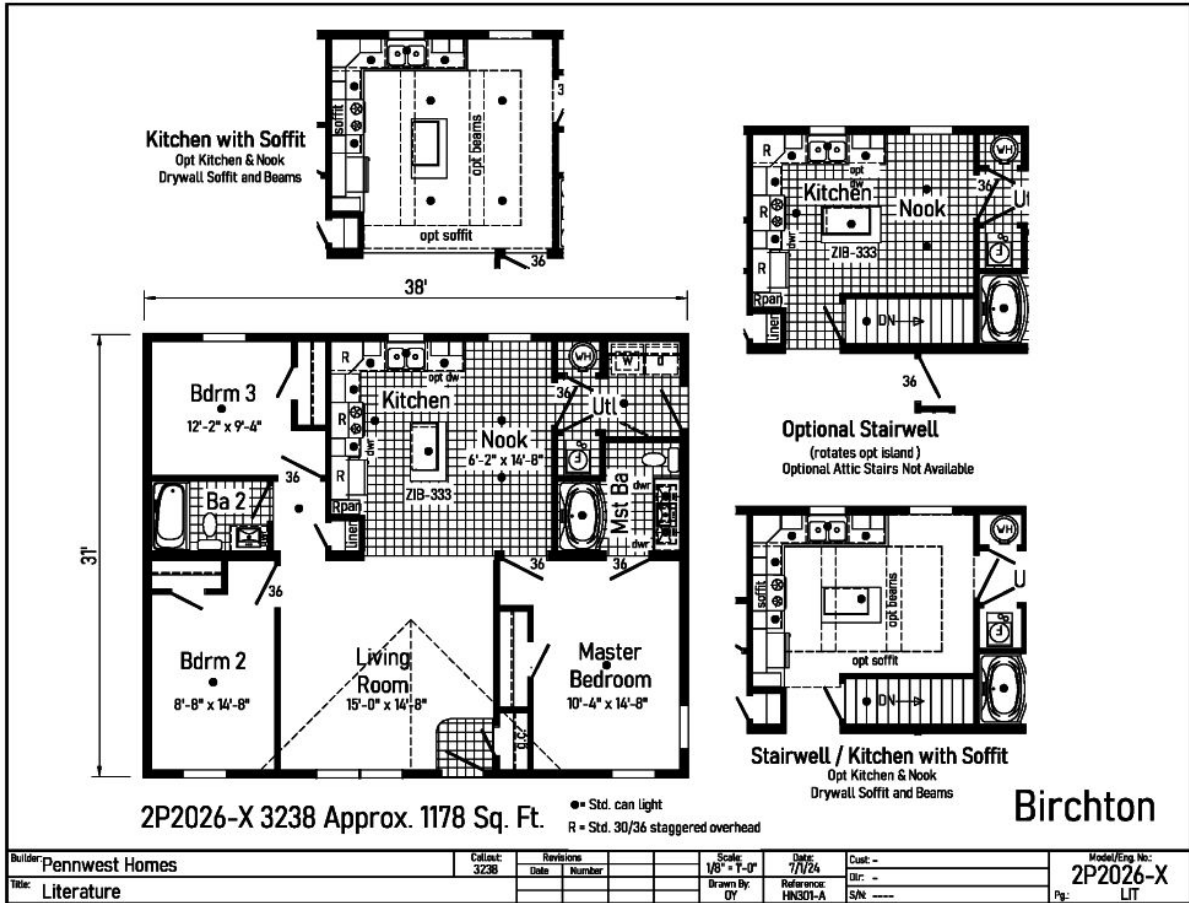

PRINTABLE INFO SHEET

Series: Pennwest Classique
 Model: 2P2026-X Birchton

About This Model

Style: Ranch / Bedrooms: 3 / Bathrooms: 2 / Square Feet: 1178

CUSTOMER CONTACT

Notes:
