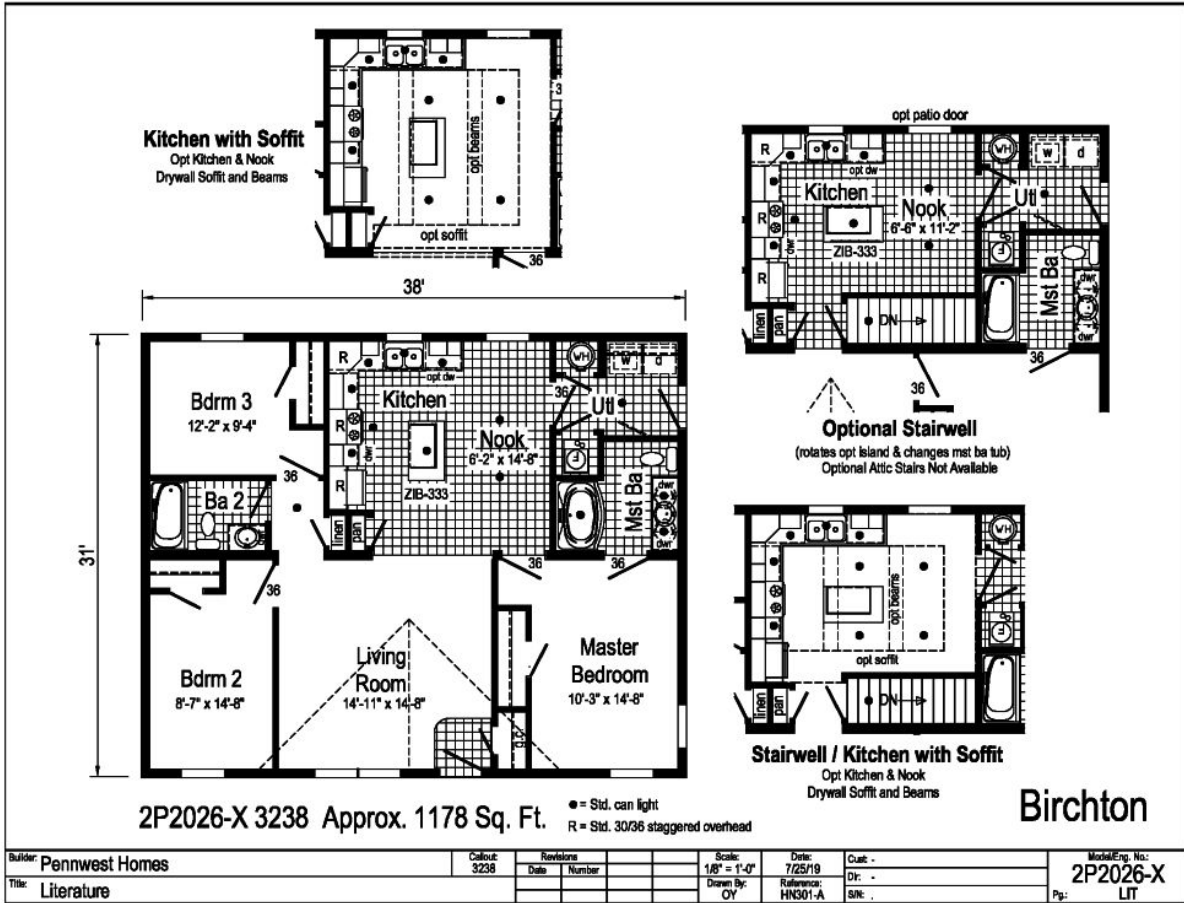

PRINTABLE INFO SHEET

Series: Pennwest Classique
 Model: 2P2026-X Birchton

About This Model

Style: Ranch / Bedrooms: 3 / Bathrooms: 2 / Square Feet: 1178

CUSTOMER CONTACT

Notes:
