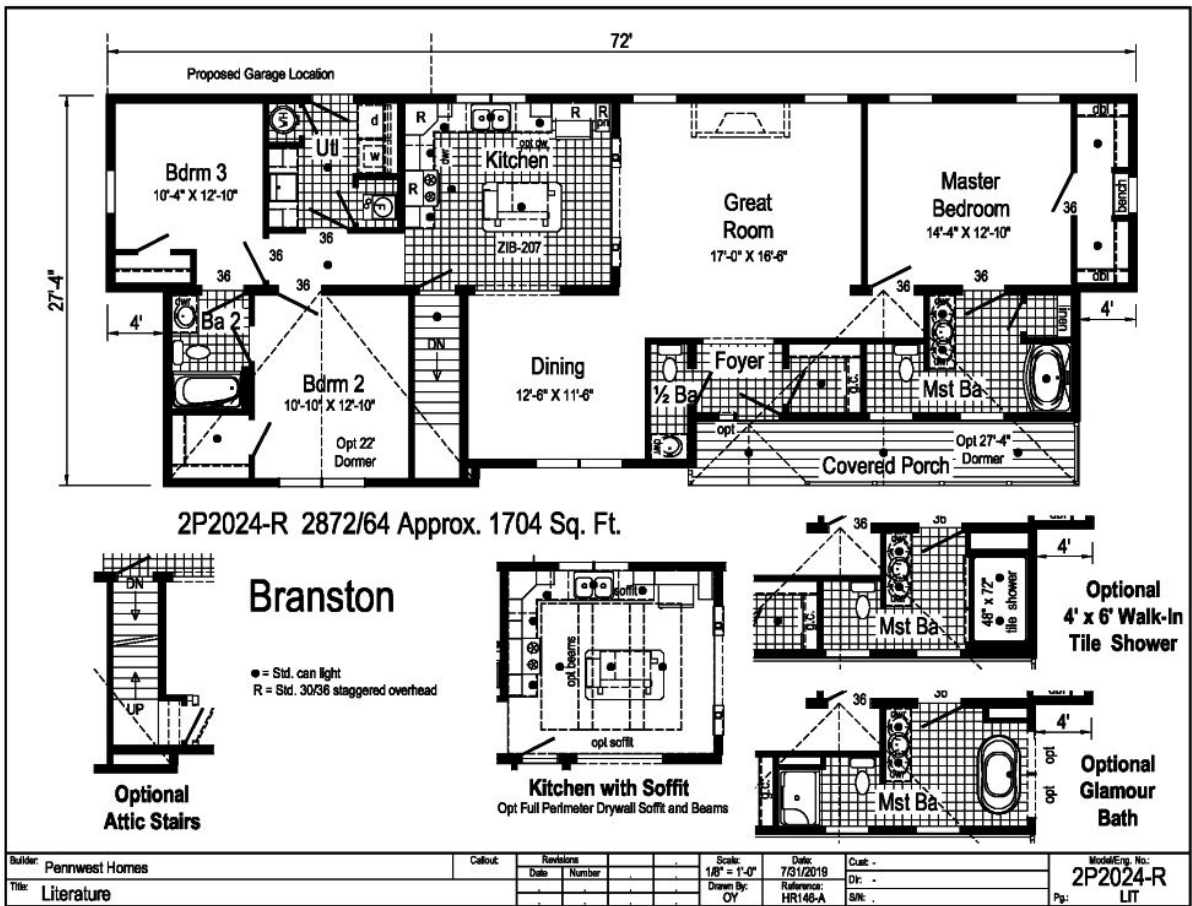

PRINTABLE INFO SHEET

Series: Pennwest Classique

Model: 2P2024-R Branston

About This Model

Style: Ranch / Bedrooms: 3 / Bathrooms: 2 / Square Feet: 1704

CUSTOMER CONTACT

Notes:

PRINTABLE INFO SHEET

Series: Pennwest Classique
 Model: 2P2024-R Branston

Floorplan

CUSTOMER CONTACT

Notes:
