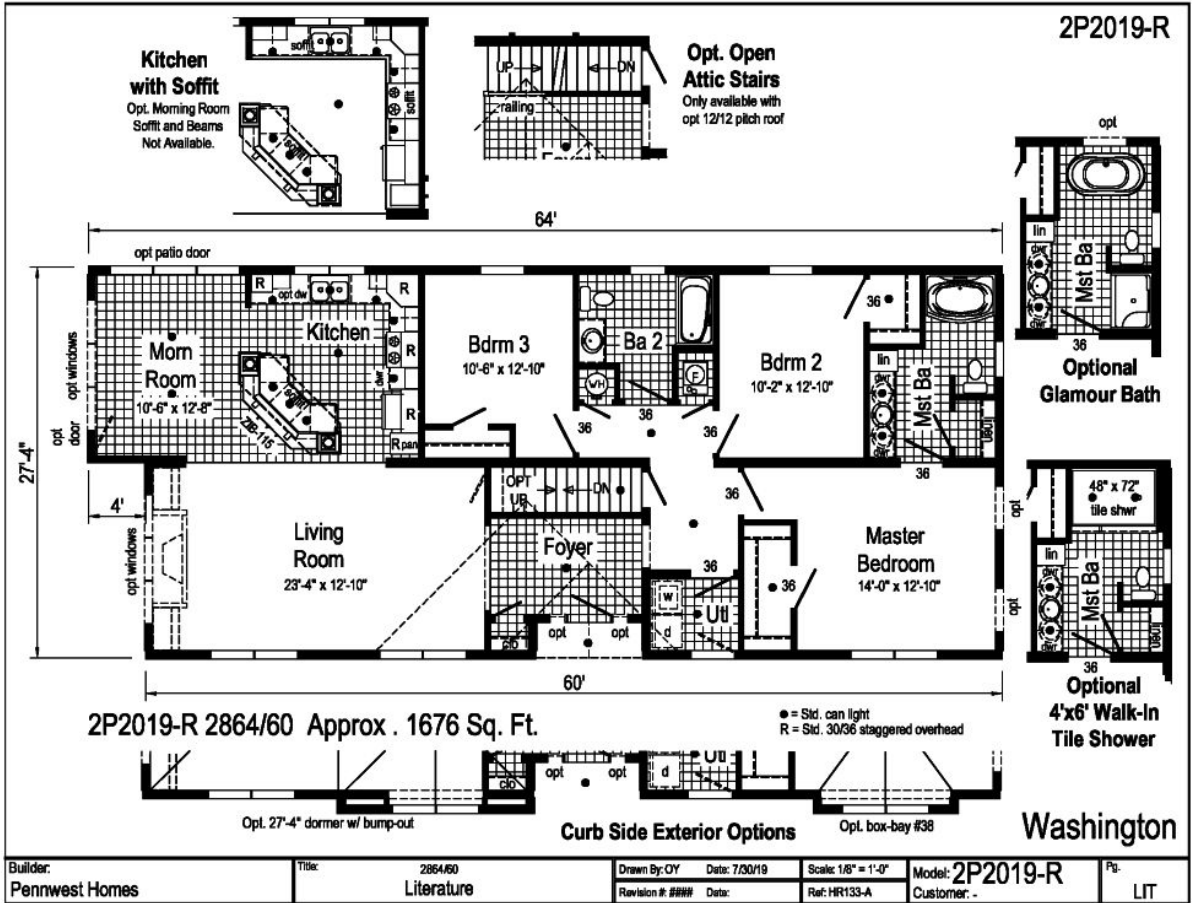

PRINTABLE INFO SHEET

Series: Pennwest Classique
 Model: 2P2019-R Washington

About This Model

Style: Ranch / Bedrooms: 3 / Bathrooms: 2 / Square Feet: 1676

CUSTOMER CONTACT

Notes:
