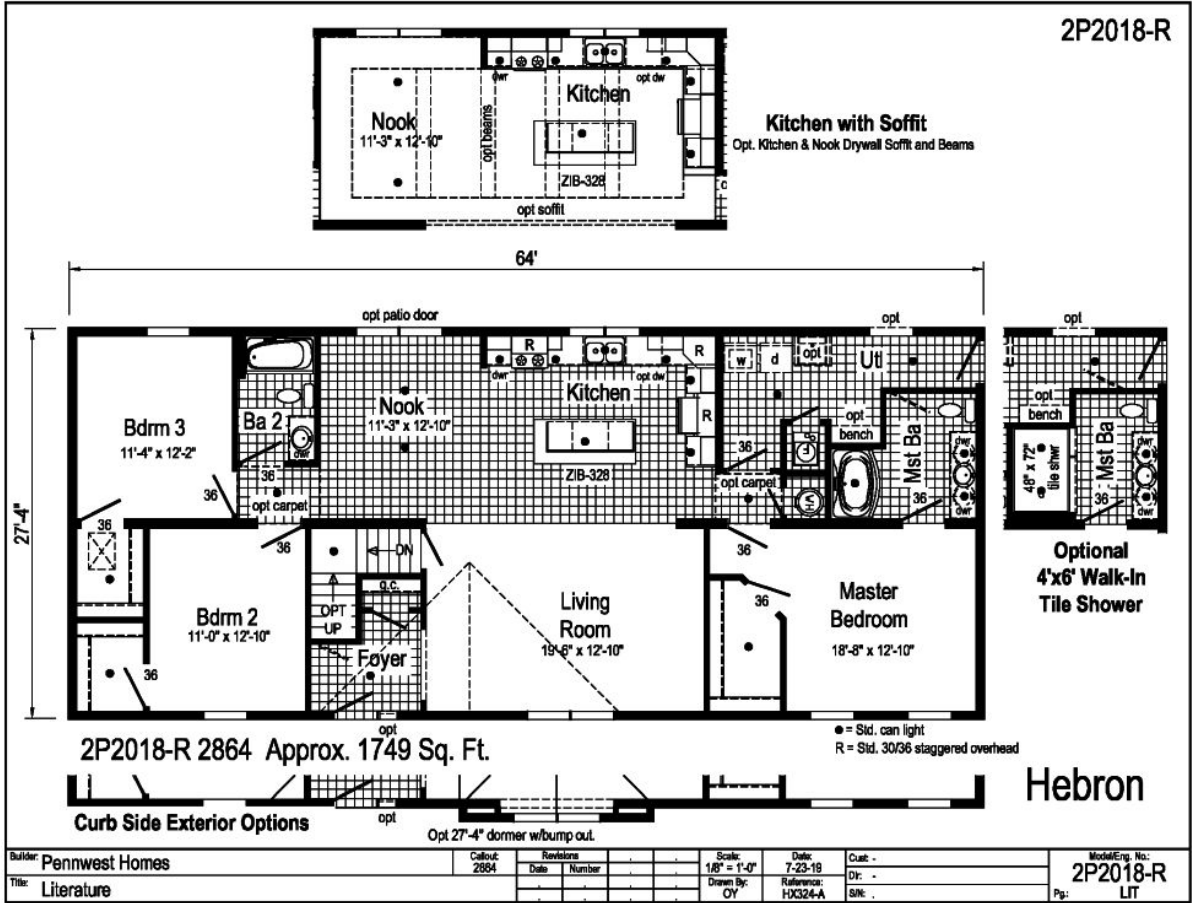

PRINTABLE INFO SHEET

Series: Pennwest Classique
 Model: 2P2018-R Hebron

About This Model

Style: Ranch / Bedrooms: 3 / Bathrooms: 2 / Square Feet: 1749

CUSTOMER CONTACT

Notes:
