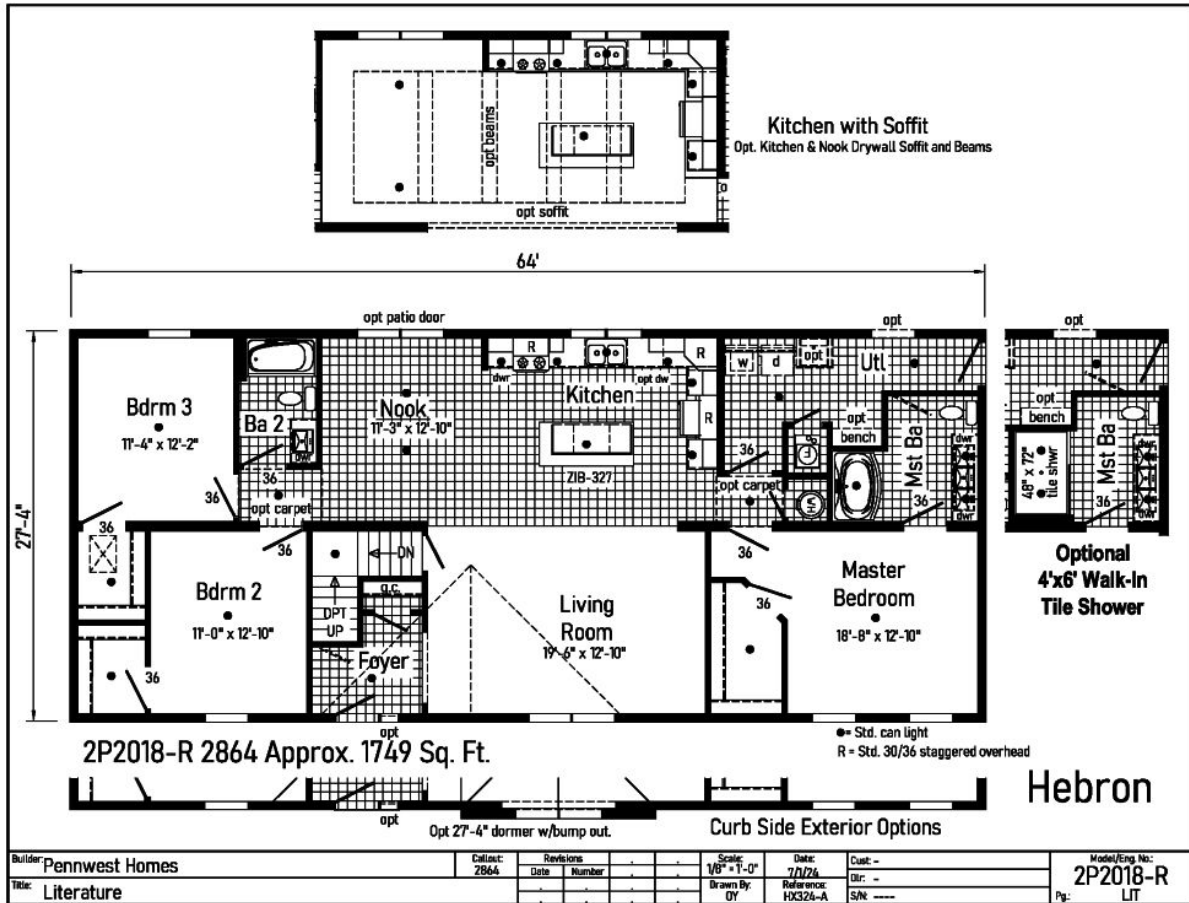

PRINTABLE INFO SHEET

Series: Pennwest Classique
 Model: 2P2018-R Hebron

About This Model

Style: Ranch / Bedrooms: 3 / Bathrooms: 2 / Square Feet: 1749

CUSTOMER CONTACT

Notes: _____
