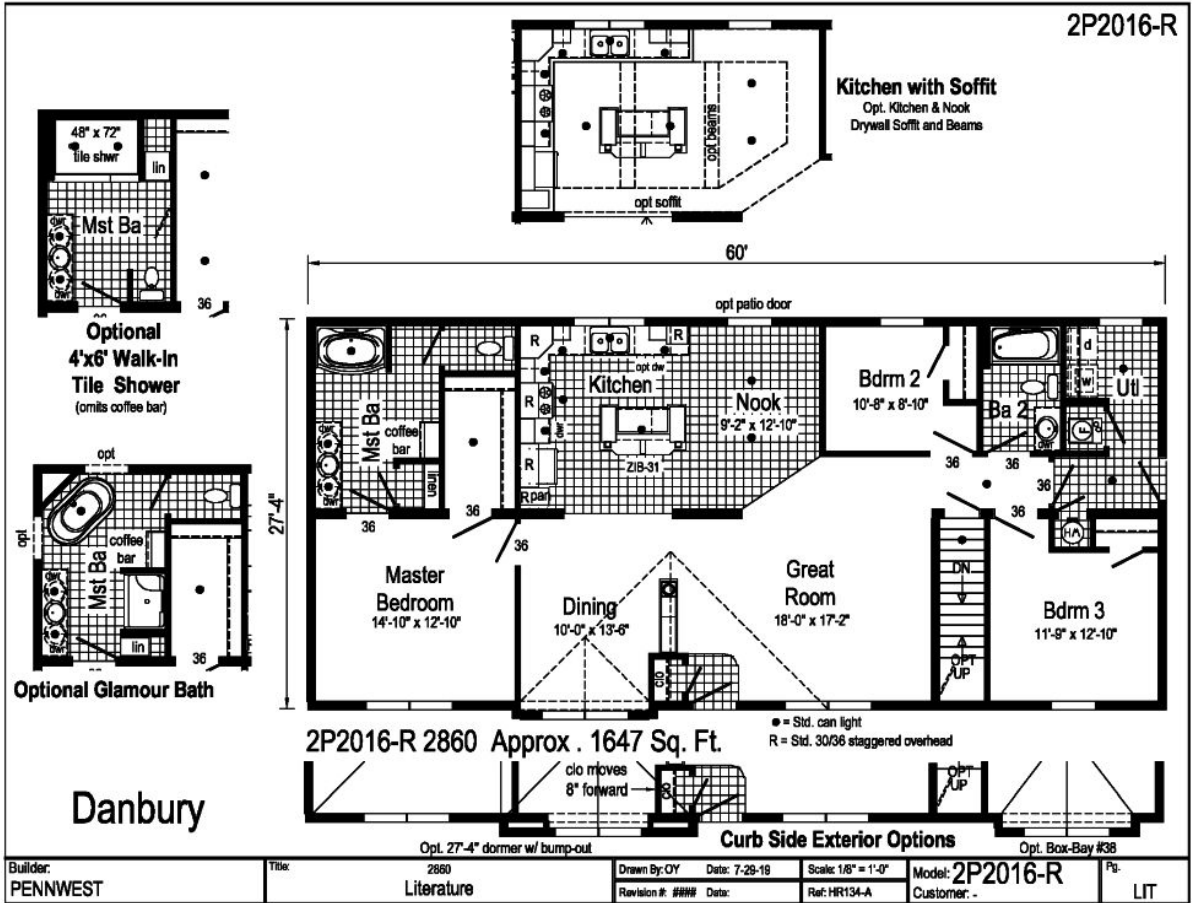

# PRINTABLE INFO SHEET

Series: Pennwest Classique  
 Model: 2P2016-R Danbury

## About This Model

Style: Ranch / Bedrooms: 3 / Bathrooms: 2 / Square Feet: 1647