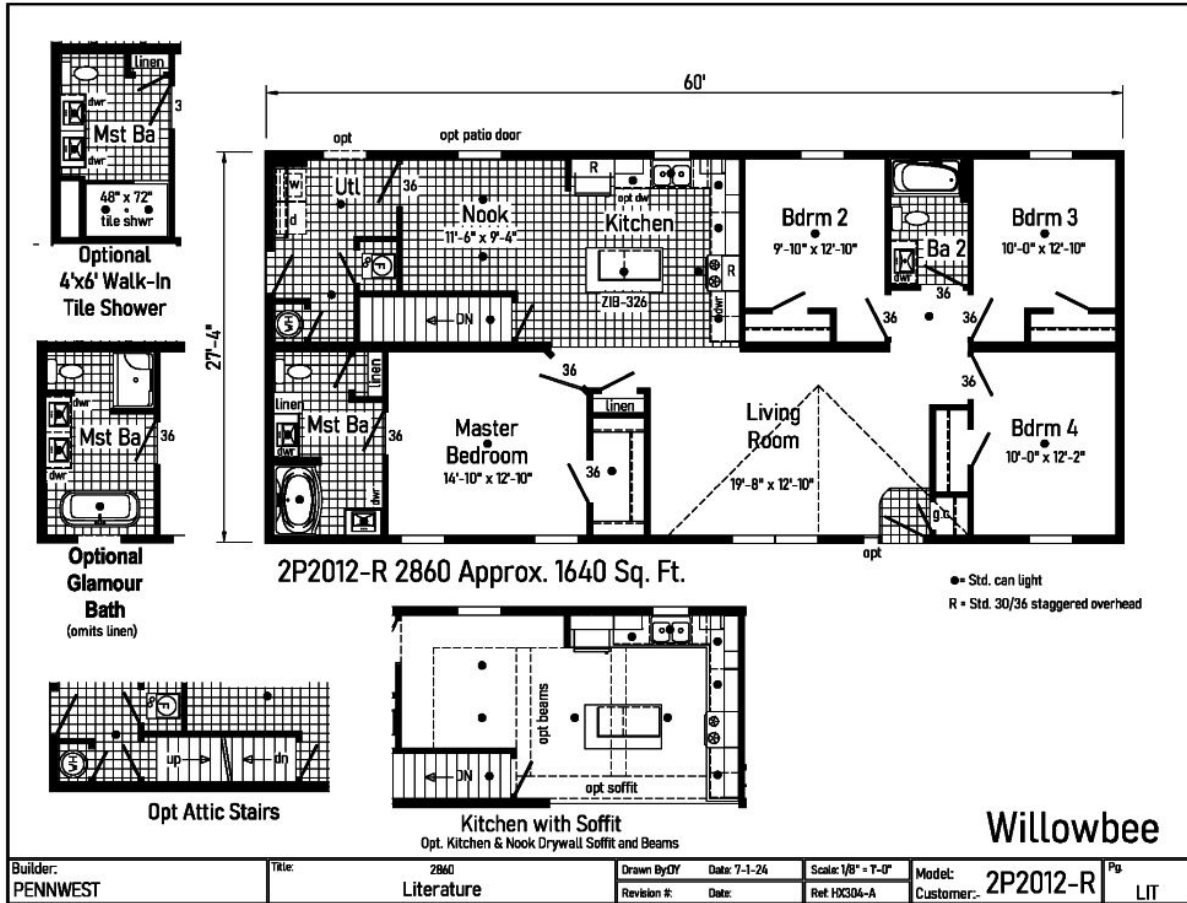

# PRINTABLE INFO SHEET

Series: Pennwest Classique  
 Model: 2P2012-R Willowbee

## About This Model

Style: Ranch / Bedrooms: 4 / Bathrooms: 2 / Square Feet: 1640