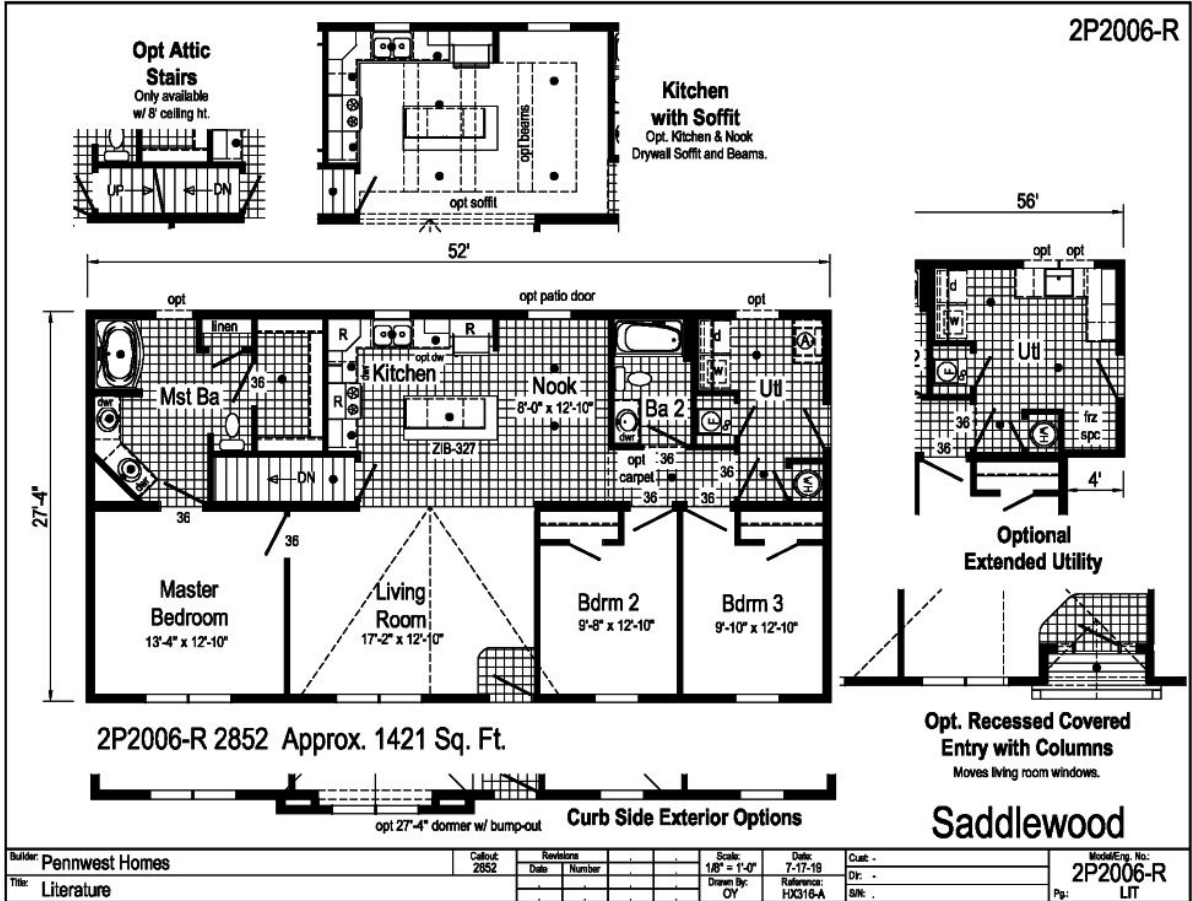

# PRINTABLE INFO SHEET

Series: Pennwest Classique  
 Model: 2P2006-R Saddlewood

## About This Model

Style: Ranch / Bedrooms: 3 / Bathrooms: 2 / Square Feet: 1421