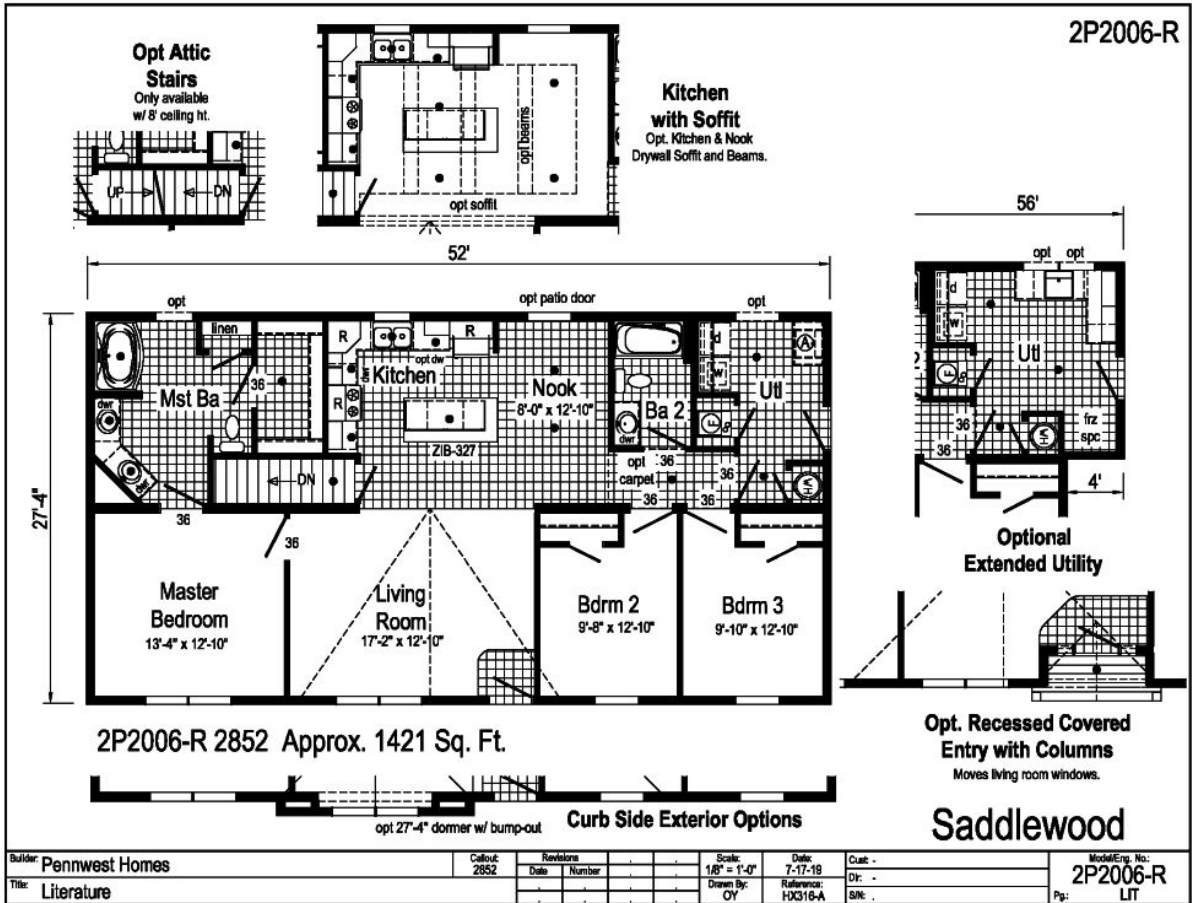

# PRINTABLE INFO SHEET

Series: Pennwest Classique  
 Model: 2P2006-R Saddlewood

## About This Model

Style: Ranch / Bedrooms: 3 / Bathrooms: 2 / Square Feet: 1421