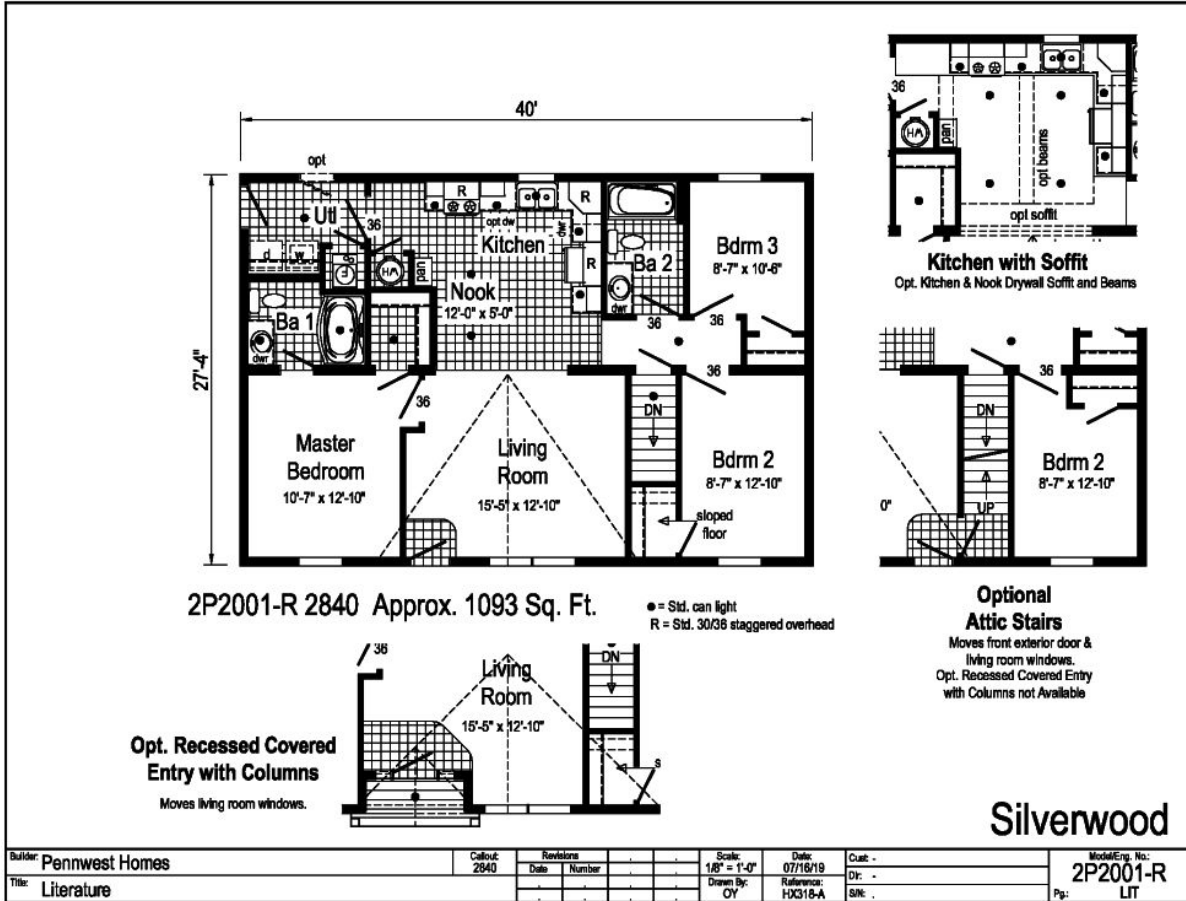

PRINTABLE INFO SHEET

Series: Pennwest Classique
 Model: 2P2001-R Silverwood

About This Model

Style: Ranch / Bedrooms: 3 / Bathrooms: 2 / Square Feet: 1093

CUSTOMER CONTACT

Notes:
